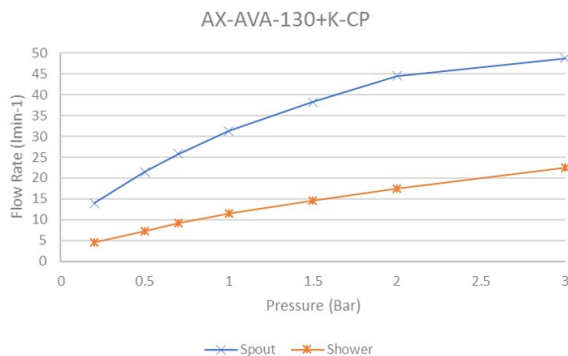

SPECIFICATION SHEET

COLLECTION: AVA

PRODUCT CODE: AX-AVA-130+K-CP

DESCRIPTION:

2 hole bath shower mixer
deck mounted
with Neoperl water flow straightener
with Sirkel single function shower kit
cold ceramic cartridge ION-VALVE/CD/CL-3/4
hot ceramic cartridge ION-VALVE/CD/HT-3/4
2 x 3/4" male threaded connections
deck mount drill hole diameter 28-30mm
minimum operating pressure 0.2 bar LP

FINISH:

Chrome

MINIMUM OPERATING PRESSURE:

0.2 bar LP

FLOW RATE AT 3.0 BAR FLOW PRESSURE:

Bath: 48.8 l/m, Shower: 22.5 l/m

tel: 01934 744466
email: sales@vado.com
www.vado.com

where inspiration flows
taps | showering | accessories