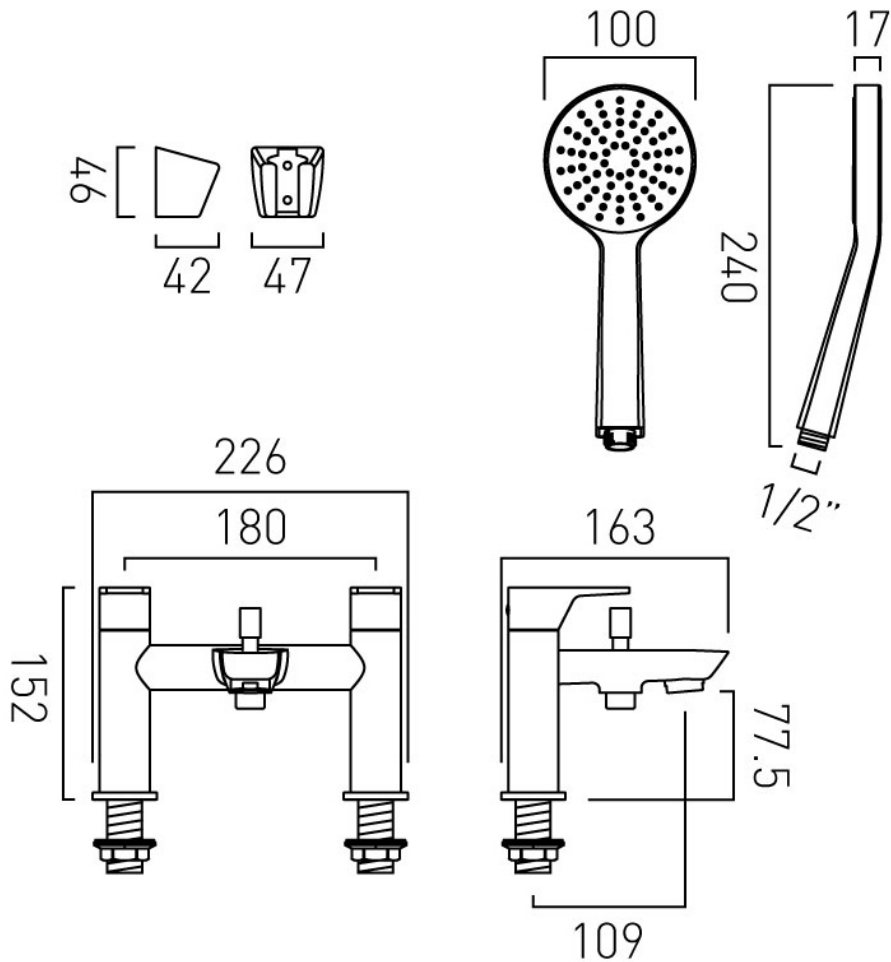

SPECIFICATION SHEET

COLLECTION: AVA

PRODUCT CODE: AX-AVA-130+K-CP

DESCRIPTION:

2 hole bath shower mixer
deck mounted
with Neoperl water flow straightener
with Sirkel single function shower kit
cold ceramic cartridge ION-VALVE/CD/CL-3/4
hot ceramic cartridge ION-VALVE/CD/HT-3/4
2 x 3/4" male threaded connections
deck mount drill hole diameter 28-30mm
minimum operating pressure 0.2 bar LP

FINISH:

Chrome

MINIMUM OPERATING PRESSURE:

0.2 bar LP

FLOW RATE AT 3.0 BAR FLOW PRESSURE:

Bath: 48.8 l/m, Shower: 22.5 l/m

tel: 01934 744466
email: sales@vado.com
www.vado.com

where inspiration flows
taps | showering | accessories

TECHNICAL DRAWING

COLLECTION: AVA

PRODUCT CODE: AX-AVA-130+K-CP

tel: 01934 744466
email: sales@vado.com
www.vado.com

where inspiration flows
taps | showering | accessories