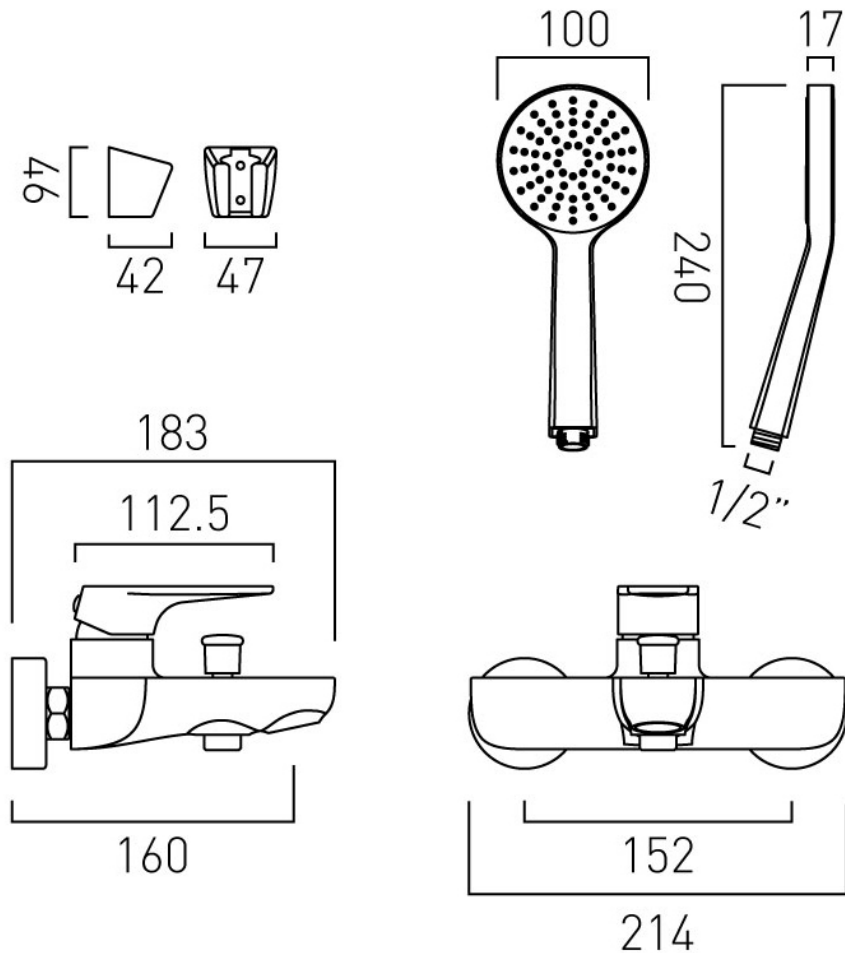

SPECIFICATION SHEET

COLLECTION: AVA

PRODUCT CODE: AX-AVA-123+K-CP

DESCRIPTION:

exposed bath shower mixer
single lever
wall mounted
with Neoperl water flow straightener
with Sirkel single function shower kit
ceramic cartridge W-001-N35
1/2" x 3/4" x 50mm eccentric threaded connections
minimum operating pressure 1.0 bar MP

FINISH:

Chrome

MINIMUM OPERATING PRESSURE:

1.0 bar MP

FLOW RATE AT 3.0 BAR FLOW PRESSURE:

Bath: 34.3 l/m, Shower: 23.5 l/m

tel: 01934 744466
email: sales@vado.com
www.vado.com

where inspiration flows
taps | showering | accessories

TECHNICAL DRAWING

COLLECTION: AVA

PRODUCT CODE: AX-AVA-123+K-CP

tel: 01934 744466
email: sales@vado.com
www.vado.com

where inspiration flows
taps | showering | accessories