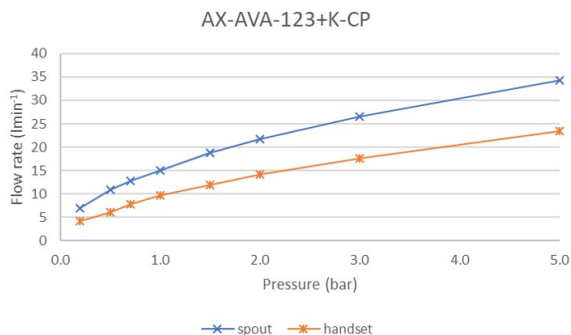

SPECIFICATION SHEET

COLLECTION: AVA

PRODUCT CODE: AX-AVA-123+K-CP

DESCRIPTION:

exposed bath shower mixer
single lever
wall mounted
with Neoperl water flow straightener
with Sirkel single function shower kit
ceramic cartridge W-001-N35
1/2" x 3/4" x 50mm eccentric threaded connections
minimum operating pressure 1.0 bar MP

FINISH:

Chrome

MINIMUM OPERATING PRESSURE:

1.0 bar MP

FLOW RATE AT 3.0 BAR FLOW PRESSURE:

Bath: 34.3 l/m, Shower: 23.5 l/m

tel: 01934 744466
email: sales@vado.com
www.vado.com

where inspiration flows
taps | showering | accessories