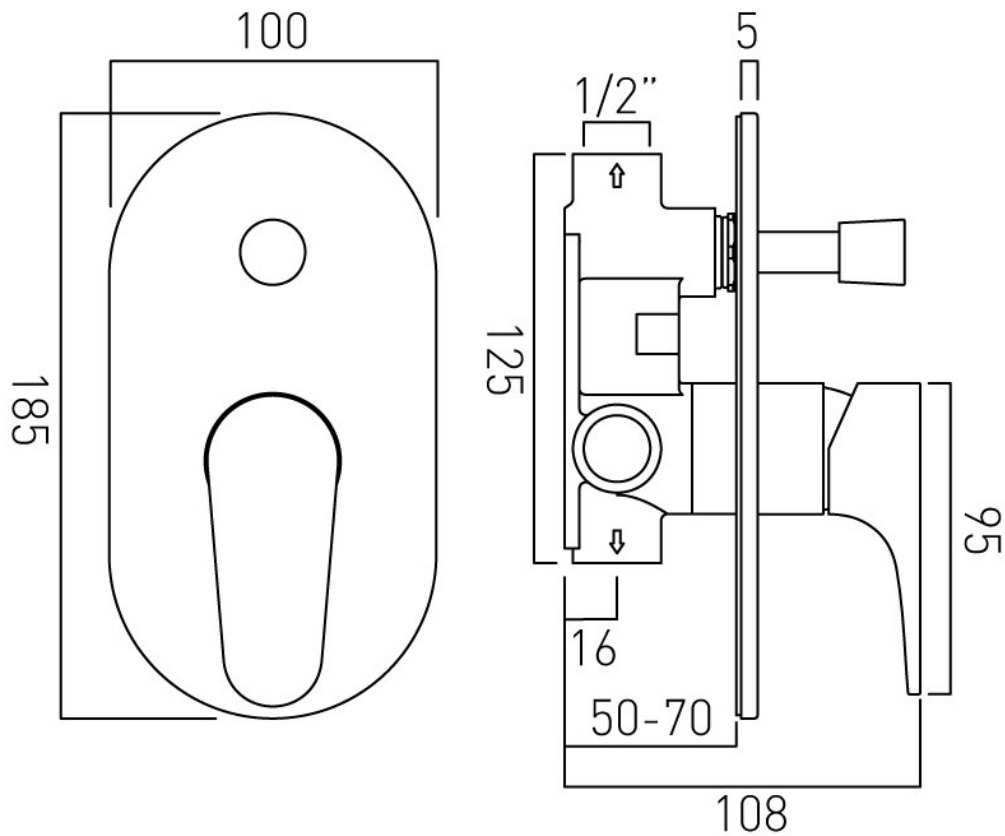

SPECIFICATION SHEET

COLLECTION: AVA

PRODUCT CODE: AX-AVA-147A-CP

DESCRIPTION:

concealed 2 outlet shower valve with diverter
single lever
wall mounted
with oval backplate
ceramic cartridge W-001-N35
2 x 1/2" female inlets
2 x 1/2" female outlets (one is blanked off)
min-max wall mount 40-65mm
minimum operating pressure 0.2 bar LP shower / 1.5 bar MP bath

FINISH:

Chrome

MINIMUM OPERATING PRESSURE:

Shower: 0.2 bar LP, Bath: 1.5 bar MP

FLOW RATE AT 3.0 BAR FLOW PRESSURE:

Outlet 1: 22.3 l/m, Outlet 2: 21.5 l/m

tel: 01934 744466
email: sales@vado.com
www.vado.com

where inspiration flows
taps | showering | accessories

TECHNICAL DRAWING

COLLECTION: AVA

PRODUCT CODE: AX-AVA-147A-CP

tel: 01934 744466
email: sales@vado.com
www.vado.com

where inspiration flows
taps | showering | accessories