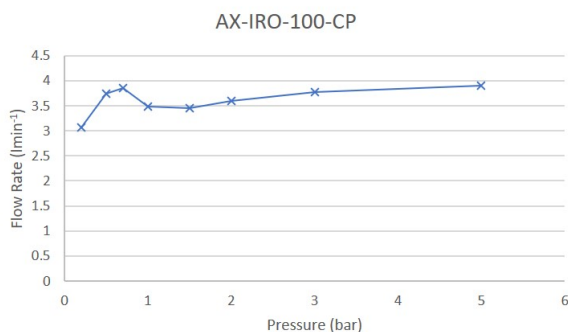

SPECIFICATION SHEET

COLLECTION: IRLO

PRODUCT CODE: AX-IRO-100/CC-CP

DESCRIPTION:

mono basin mixer
single lever
deck mounted
smooth bodied
with push basin waste
with Neoperl dual core aerator
ceramic cartridge W-002-N35
2 x 1/2" nut x 400mm flexipipe connections
deck mount drill hole diameter 34mm
minimum operating pressure 0.2 bar LP

FINISH:

Chrome

MINIMUM OPERATING PRESSURE:

0.2 bar LP

FLOW RATE AT 3.0 BAR FLOW PRESSURE:

17 l/m

tel: 01934 744466
email: sales@vado.com
www.vado.com

where inspiration flows
taps | showering | accessories