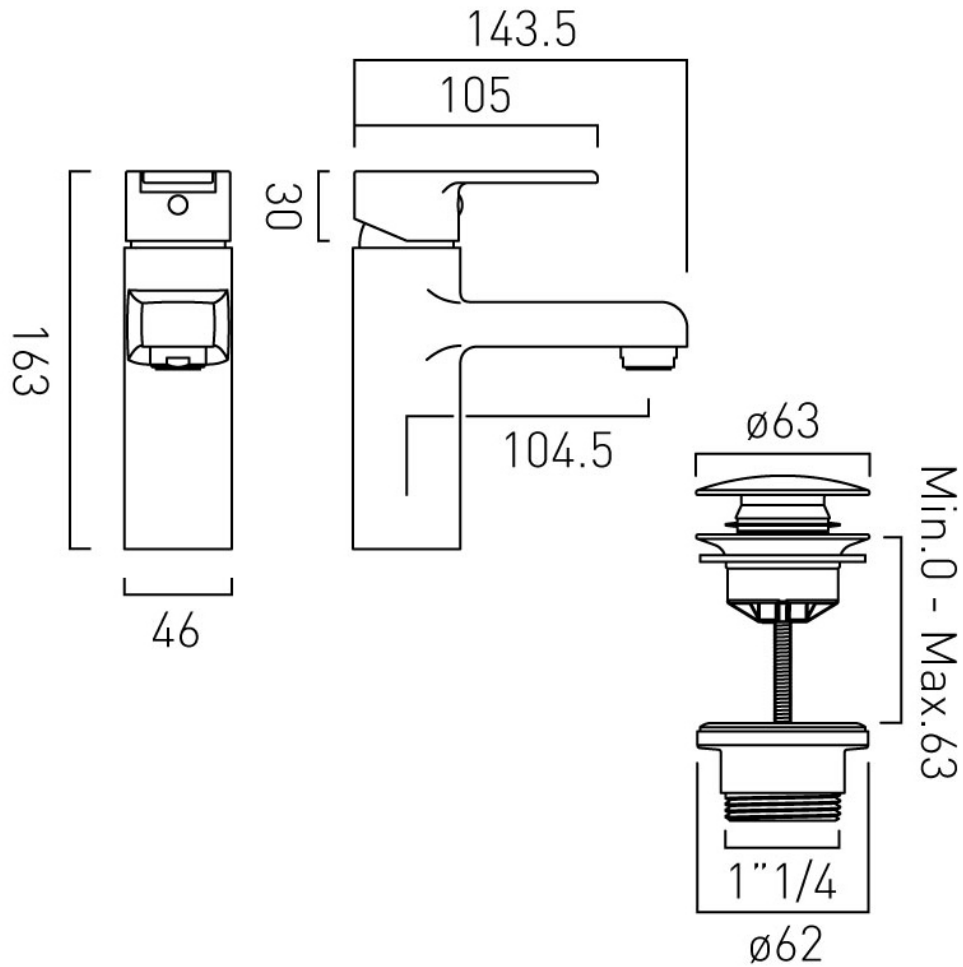

SPECIFICATION SHEET

COLLECTION: IRLO

PRODUCT CODE: AX-IRO-100/CC-CP

DESCRIPTION:

mono basin mixer
single lever
deck mounted
smooth bodied
with push basin waste
with Neoperl dual core aerator
ceramic cartridge W-002-N35
2 x 1/2" nut x 400mm flexipipe connections
deck mount drill hole diameter 34mm
minimum operating pressure 0.2 bar LP

FINISH:

Chrome

MINIMUM OPERATING PRESSURE:

0.2 bar LP

FLOW RATE AT 3.0 BAR FLOW PRESSURE:

17 l/m

tel: 01934 744466
email: sales@vado.com
www.vado.com

where inspiration flows
taps | showering | accessories

TECHNICAL DRAWING

COLLECTION: IRL0

PRODUCT CODE: AX-IRO-100/CC-CP

tel: 01934 744466
email: sales@vado.com
www.vado.com

where inspiration flows
taps | showering | accessories