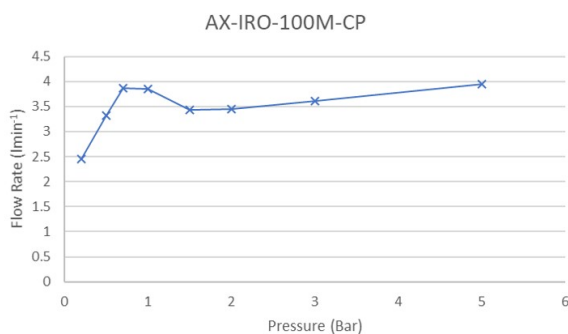

SPECIFICATION SHEET

COLLECTION: IRLO

PRODUCT CODE: AX-IRO-100M/CC-CP

DESCRIPTION:

mini mono basin mixer
single lever
deck mounted
smooth bodied
with push basin waste
with Neoperl dual core aerator
ceramic cartridge ION-100M-CAR
2 x 1/2" nut x 400mm flexipipe connections
deck mount drill hole diameter 32mm
minimum operating pressure 0.5 bar LP

FINISH:

Chrome

MINIMUM OPERATING PRESSURE:

0.5 bar LP

FLOW RATE AT 3.0 BAR FLOW PRESSURE:

5 l/m

tel: 01934 744466
email: sales@vado.com
www.vado.com

where inspiration flows
taps | showering | accessories