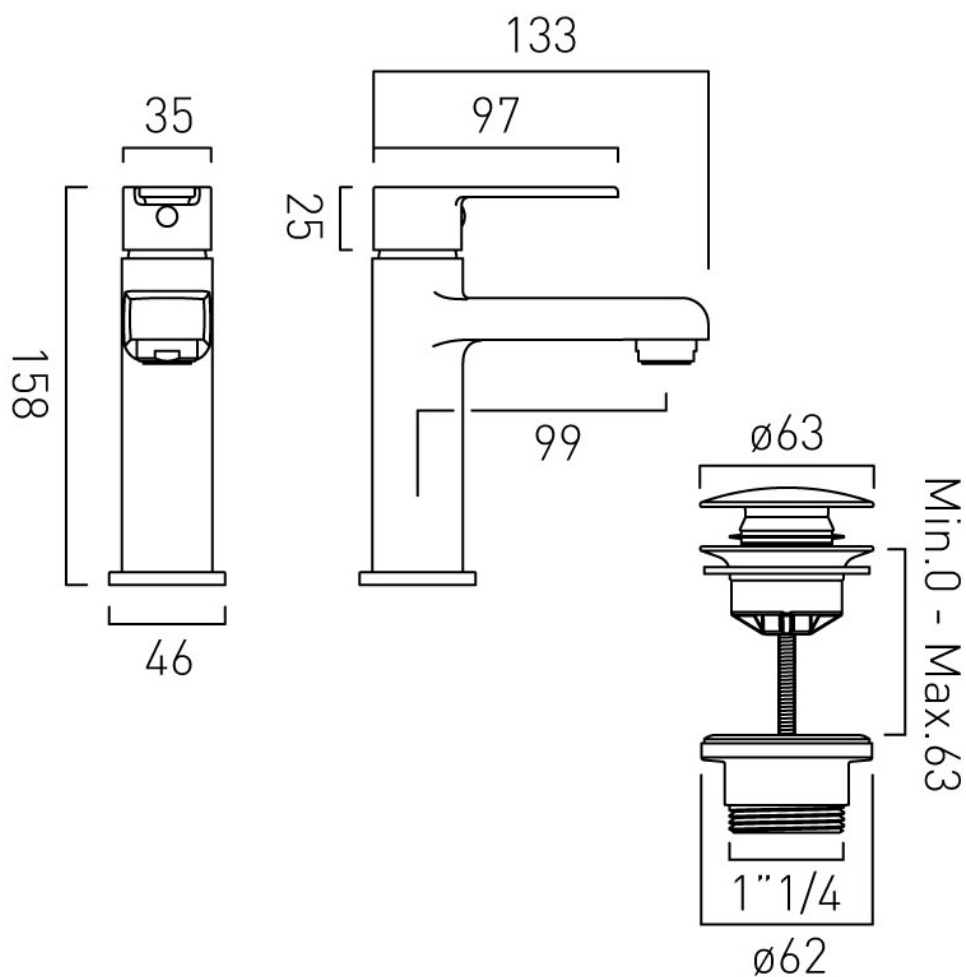

SPECIFICATION SHEET

COLLECTION: IRLO

PRODUCT CODE: AX-IRO-100M/CC-CP

DESCRIPTION:

mini mono basin mixer
single lever
deck mounted
smooth bodied
with push basin waste
with Neoperl dual core aerator
ceramic cartridge ION-100M-CAR
2 x 1/2" nut x 400mm flexipipe connections
deck mount drill hole diameter 32mm
minimum operating pressure 0.5 bar LP

FINISH:

Chrome

MINIMUM OPERATING PRESSURE:

0.5 bar LP

FLOW RATE AT 3.0 BAR FLOW PRESSURE:

5 l/m

tel: 01934 744466
email: sales@vado.com
www.vado.com

where inspiration flows
taps | showering | accessories

TECHNICAL DRAWING

COLLECTION: IRL0

PRODUCT CODE: AX-IRO-100M/CC-CP

tel: 01934 744466
email: sales@vado.com
www.vado.com

where inspiration flows
taps | showering | accessories