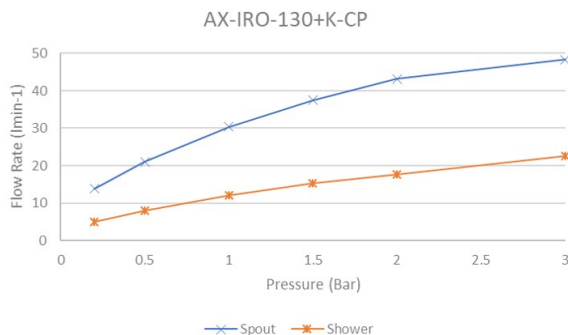

SPECIFICATION SHEET

COLLECTION: IRLO

PRODUCT CODE: AX-IRO-130+K-CP

DESCRIPTION:

2 hole bath shower mixer
deck mounted
with Sirkel single function shower kit
cold ceramic cartridge C-302-RTC
hot ceramic cartridge C-302-LTC
2 x 3/4" male threaded connections
deck mount drill hole diameter 28-30mm
minimum operating pressure 0.2 bar LP

FINISH:

Chrome

MINIMUM OPERATING PRESSURE:

0.2 bar LP

FLOW RATE AT 3.0 BAR FLOW PRESSURE:

Bath: 48.3 l/m, Shower: 22.5 l/m

tel: 01934 744466
email: sales@vado.com
www.vado.com

where inspiration flows
taps | showering | accessories