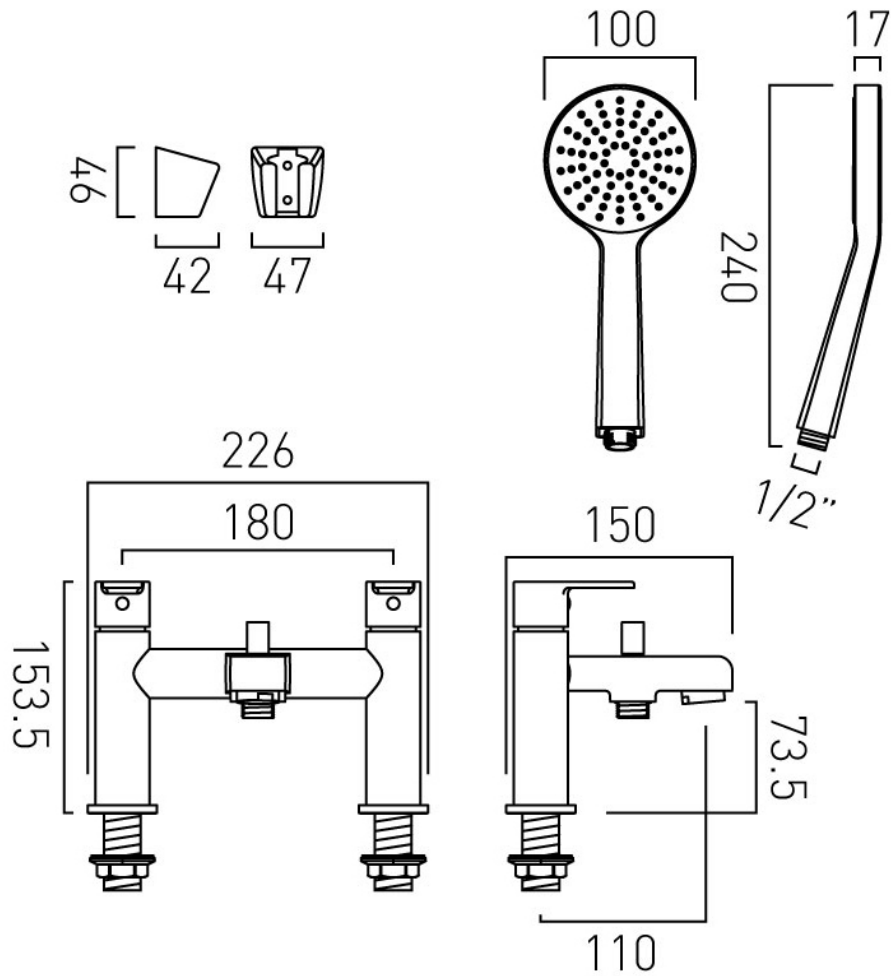

SPECIFICATION SHEET

COLLECTION: IRLO

PRODUCT CODE: AX-IRO-130+K-CP

DESCRIPTION:

2 hole bath shower mixer
deck mounted
with Sirkel single function shower kit
cold ceramic cartridge C-302-RTC
hot ceramic cartridge C-302-LTC
2 x 3/4" male threaded connections
deck mount drill hole diameter 28-30mm
minimum operating pressure 0.2 bar LP

FINISH:

Chrome

MINIMUM OPERATING PRESSURE:

0.2 bar LP

FLOW RATE AT 3.0 BAR FLOW PRESSURE:

Bath: 48.3 l/m, Shower: 22.5 l/m

tel: 01934 744466
email: sales@vado.com
www.vado.com

where inspiration flows
taps | showering | accessories

TECHNICAL DRAWING

COLLECTION: IRL0

PRODUCT CODE: AX-IR0-130+K-CP

tel: 01934 744466
email: sales@vado.com
www.vado.com

where inspiration flows
taps | showering | accessories