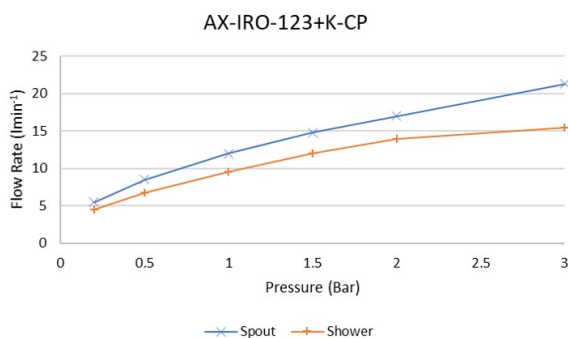

SPECIFICATION SHEET

COLLECTION: IRLO

PRODUCT CODE: AX-IRO-123+K-CP

DESCRIPTION:

exposed bath shower mixer
single lever
wall mounted
with water flow aerator
with Sirkel single function shower kit
ceramic cartridge W-001-N35
1/2" x 3/4" x 50mm eccentric threaded connections
minimum operating pressure 1.0 bar MP

FINISH:

Chrome

MINIMUM OPERATING PRESSURE:

1.0 bar MP

FLOW RATE AT 3.0 BAR FLOW PRESSURE:

Bath: 23.3 l/m, Shower: 15.5 l/m

tel: 01934 744466
email: sales@vado.com
www.vado.com

where inspiration flows
taps | showering | accessories