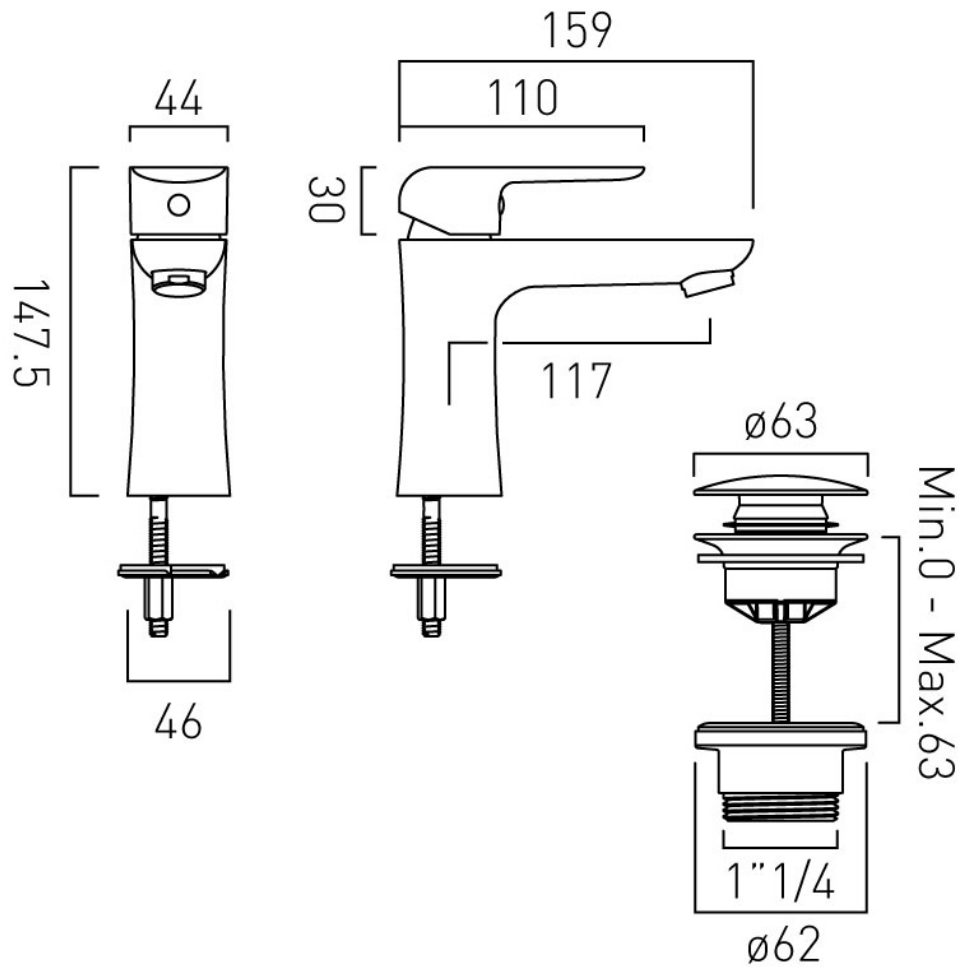

TECHNICAL DRAWING

COLLECTION: VALA

PRODUCT CODE: AX-VAL-100/CC-CP

tel: 01934 744466
email: sales@vado.com
www.vado.com

where inspiration flows
taps | showering | accessories