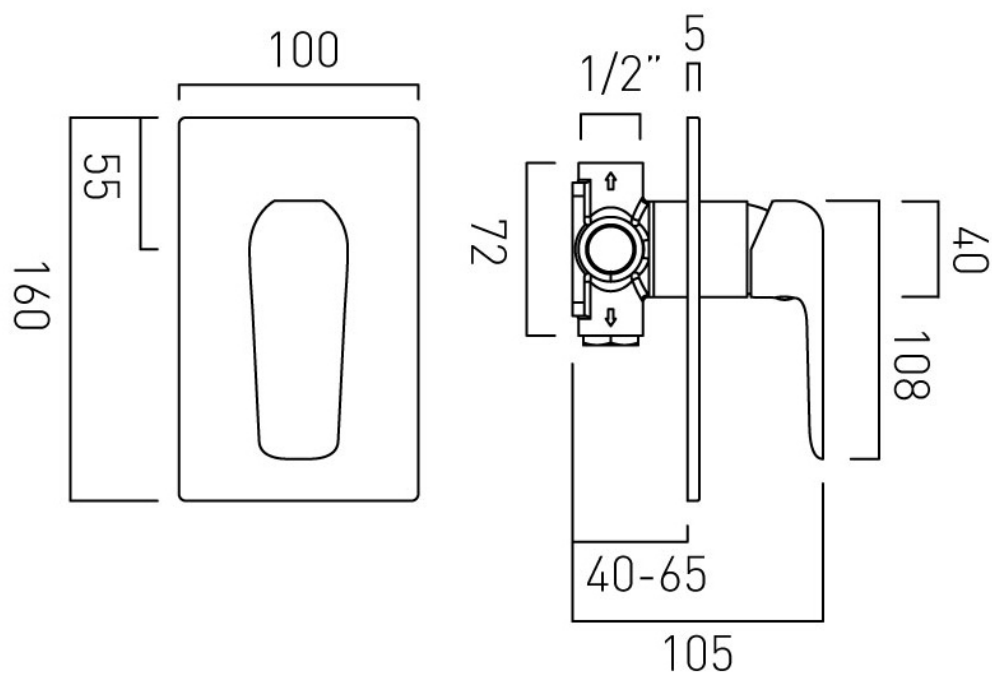

TECHNICAL DRAWING

COLLECTION: VALA

PRODUCT CODE: AX-VAL-145A-CP

tel: 01934 744466
email: sales@vado.com
www.vado.com

where inspiration flows
taps | showering | accessories