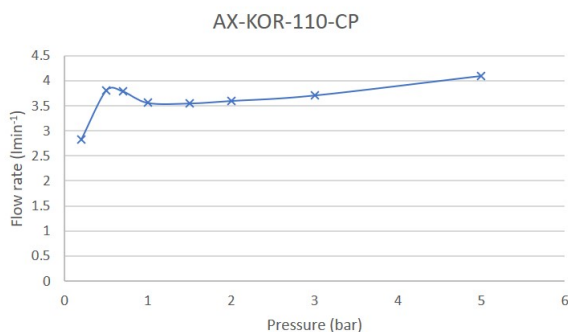

FLOW RATE AT 3.0 BAR FLOW PRESSURE:

3.7 l/m

tel: 01934 744466
email: sales@vado.com
www.vado.com

where inspiration flows
taps | showering | accessories