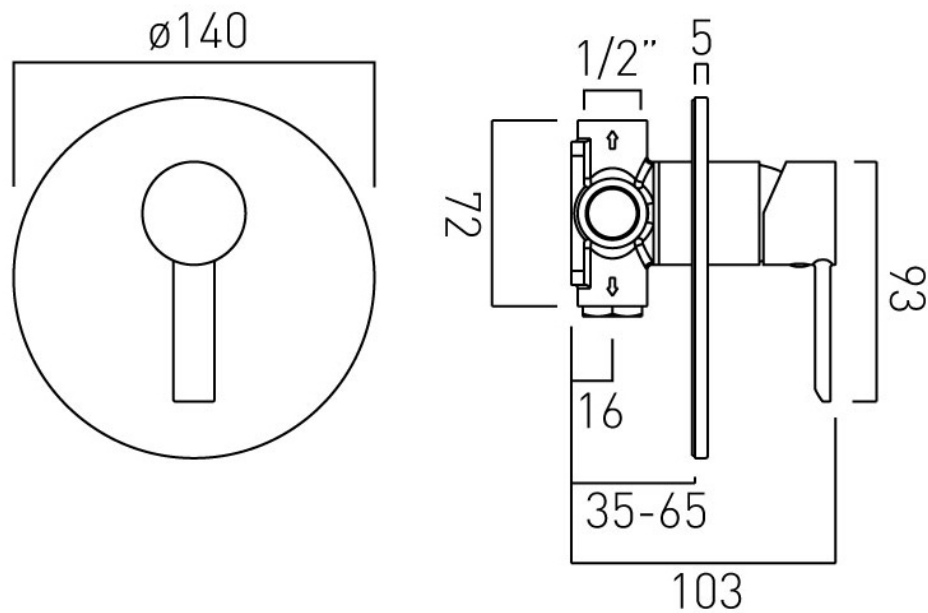

TECHNICAL DRAWING

COLLECTION: KORE

PRODUCT CODE: AX-KOR-145A-CP

tel: 01934 744466
email: sales@vado.com
www.vado.com

where inspiration flows
taps | showering | accessories