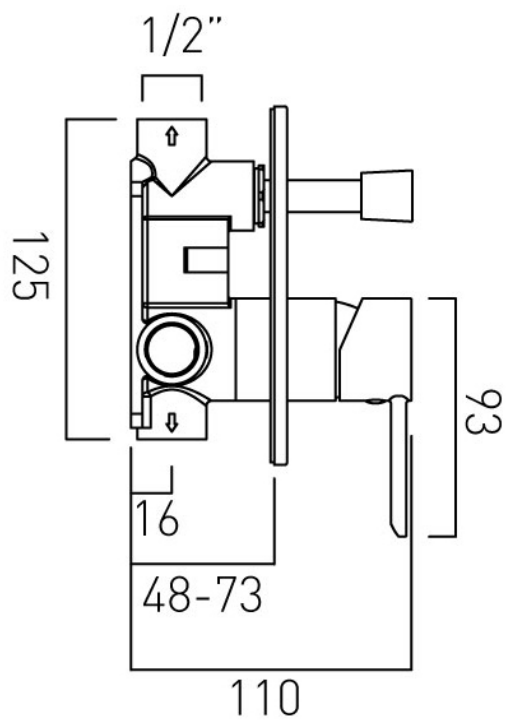

SPECIFICATION SHEET

COLLECTION: KORE

PRODUCT CODE: AX-KOR-147A-CP

DESCRIPTION:

concealed 2 outlet shower valve with diverter
single lever
wall mounted
with round backplate
ceramic cartridge W-001-N35
2 x 1/2" female inlets
2 x 1/2" female outlets (one is blanked off)
min-max wall mount 40-65mm
minimum operating pressure 0.2 bar LP shower / 1.5 bar MP bath

FINISH:

Chrome

MINIMUM OPERATING PRESSURE:

Shower: 0.2 bar LP, Bath: 1.5 bar MP

FLOW RATE AT 3.0 BAR FLOW PRESSURE:

Outlet 1: 22.3 l/m, Outlet 2: 21.5 l/m

tel: 01934 744466
email: sales@vado.com
www.vado.com

where inspiration flows
taps | showering | accessories

TECHNICAL DRAWING

COLLECTION: KORE

PRODUCT CODE: AX-KOR-147A-CP

tel: 01934 744466
email: sales@vado.com
www.vado.com

where inspiration flows
taps | showering | accessories