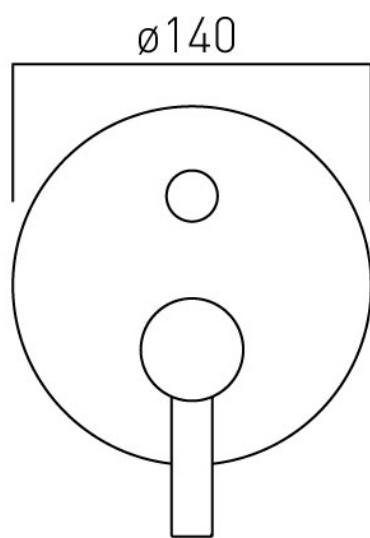

SPECIFICATION SHEET

COLLECTION: KORE

PRODUCT CODE: AX-KOR-147A-CP

DESCRIPTION:

concealed 2 outlet shower valve with diverter
single lever
wall mounted
with round backplate
ceramic cartridge W-001-N35
2 x 1/2" female inlets
2 x 1/2" female outlets (one is blanked off)
min-max wall mount 40-65mm
minimum operating pressure 0.2 bar LP shower / 1.5 bar MP bath

FINISH:

Chrome

MINIMUM OPERATING PRESSURE:

Shower: 0.2 bar LP, Bath: 1.5 bar MP

FLOW RATE AT 3.0 BAR FLOW PRESSURE:

Outlet 1: 22.3 l/m, Outlet 2: 21.5 l/m

tel: 01934 744466
email: sales@vado.com
www.vado.com

where inspiration flows
taps | showering | accessories

TECHNICAL DRAWING

COLLECTION: KORE

PRODUCT CODE: AX-KOR-147A-CP

tel: 01934 744466
email: sales@vado.com
www.vado.com

where inspiration flows
taps | showering | accessories