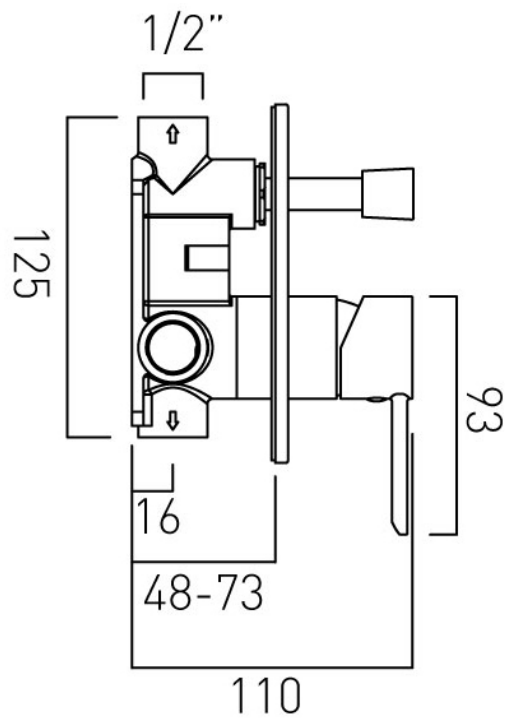

TECHNICAL DRAWING

COLLECTION: KORE

PRODUCT CODE: AX-KOR-147A-CP

tel: 01934 744466
email: sales@vado.com
www.vado.com

where inspiration flows
taps | showering | accessories