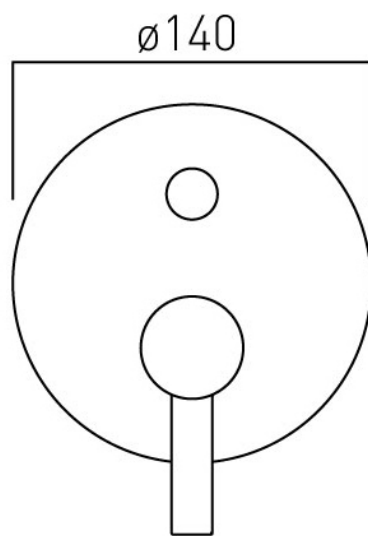

TECHNICAL DRAWING

COLLECTION: KORE

PRODUCT CODE: AX-KOR-147A-CP

tel: 01934 744466
email: sales@vado.com
www.vado.com

where inspiration flows
taps | showering | accessories