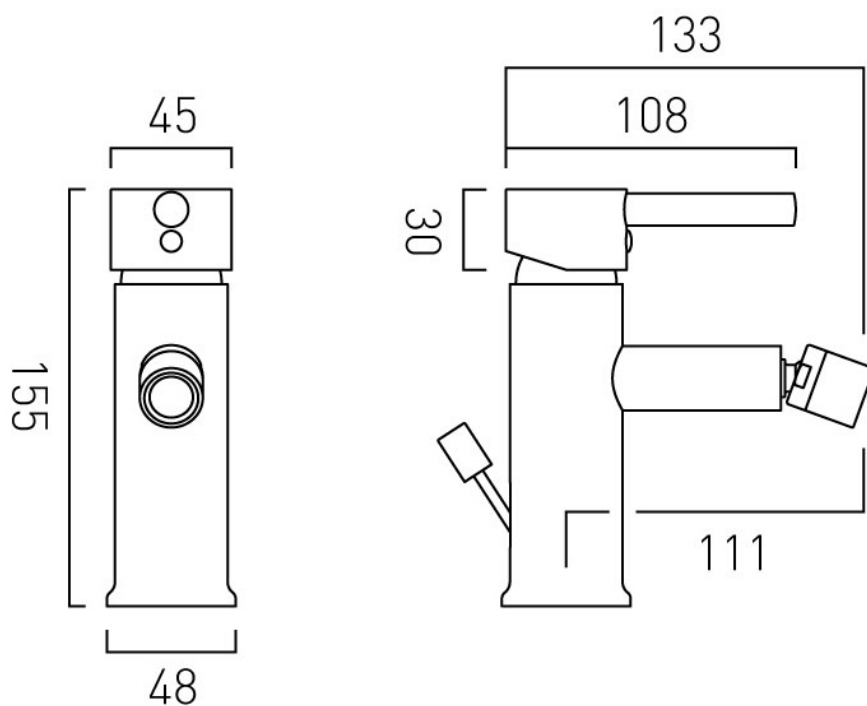

SPECIFICATION SHEET

COLLECTION: NURI

PRODUCT CODE: AX-NUR-110-CP

DESCRIPTION:

mono bidet mixer
single lever
deck mounted
with pop-up waste
with Neoperl water flow aerator
ceramic cartridge W-001-N35
2 x 1/2" nut x 400mm flexipipe connections
deck mount drill hole diameter 35mm
minimum operating pressure 1.0 bar MP

FINISH:

Chrome

MINIMUM OPERATING PRESSURE:

1.0 bar MP

FLOW RATE AT 3.0 BAR FLOW PRESSURE:

12.1 l/m

tel: 01934 744466
email: sales@vado.com
www.vado.com

where inspiration flows
taps | showering | accessories

TECHNICAL DRAWING

COLLECTION: NURI

PRODUCT CODE: AX-NUR-110-CP

tel: 01934 744466
email: sales@vado.com
www.vado.com

where inspiration flows
taps | showering | accessories