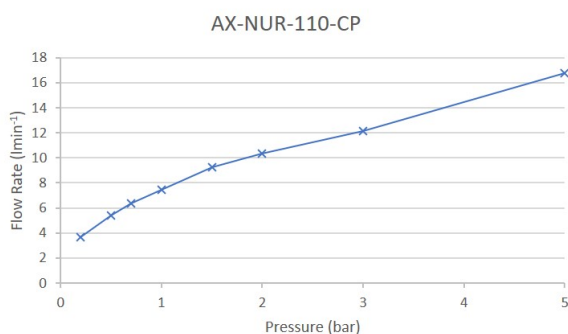

SPECIFICATION SHEET

COLLECTION: NURI

PRODUCT CODE: AX-NUR-110-CP

DESCRIPTION:

mono bidet mixer
single lever
deck mounted
with pop-up waste
with Neoperl water flow aerator
ceramic cartridge W-001-N35
2 x 1/2" nut x 400mm flexipipe connections
deck mount drill hole diameter 35mm
minimum operating pressure 1.0 bar MP

FINISH:

Chrome

MINIMUM OPERATING PRESSURE:

1.0 bar MP

FLOW RATE AT 3.0 BAR FLOW PRESSURE:

12.1 l/m

tel: 01934 744466
email: sales@vado.com
www.vado.com

where inspiration flows
taps | showering | accessories