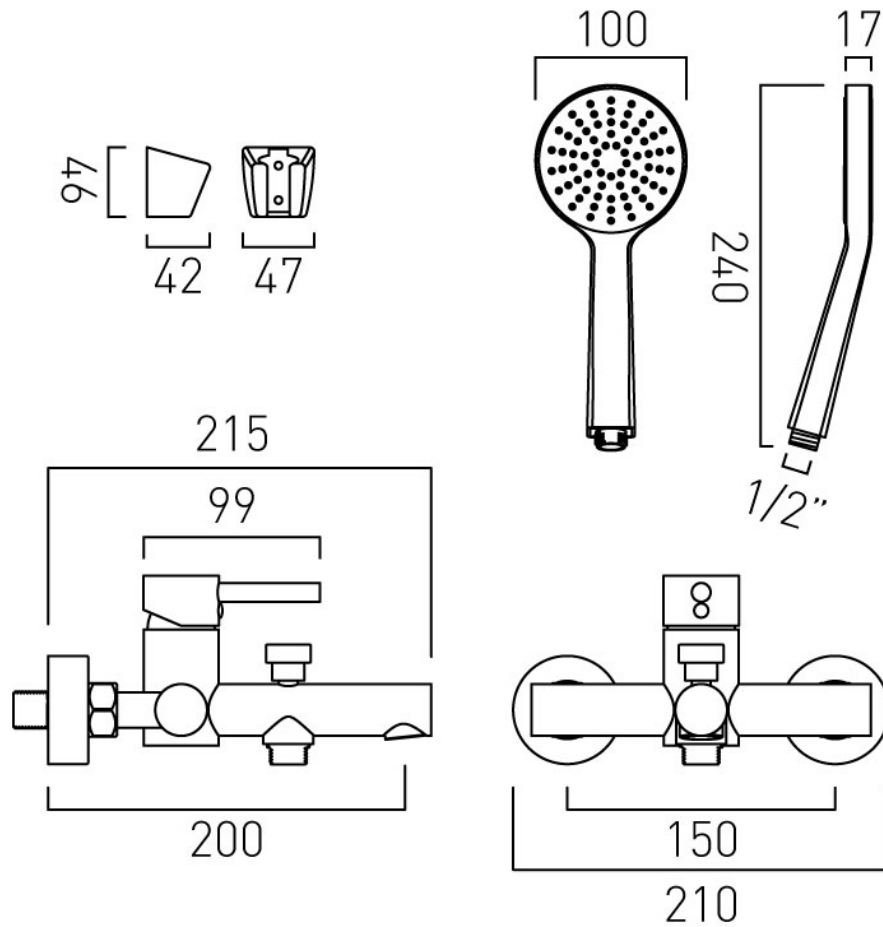

SPECIFICATION SHEET

COLLECTION: NURI

PRODUCT CODE: AX-NUR-123+K-CP

DESCRIPTION:

exposed bath shower mixer

single lever

wall mounted

with Neoperl water flow straightener

with Sirkel single function shower kit

ceramic cartridge W-001-N35

1/2" x 3/4" x 50mm eccentric threaded connections

minimum operating pressure 1.0 bar MP

FINISH:

Chrome

MINIMUM OPERATING PRESSURE:

1.0 bar MP

FLOW RATE AT 3.0 BAR FLOW PRESSURE:

Bath: 20.8 l/m, Shower: 15.5 l/m

tel: 01934 744466

email: sales@vado.com

www.vado.com

where inspiration flows

taps | showering | accessories

TECHNICAL DRAWING

COLLECTION: NURI

PRODUCT CODE: AX-NUR-123+K-CP

tel: 01934 744466
email: sales@vado.com
www.vado.com

where inspiration flows
taps | showering | accessories