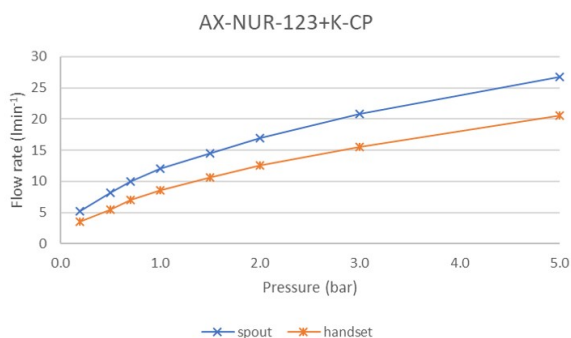

SPECIFICATION SHEET

COLLECTION: NURI

PRODUCT CODE: AX-NUR-123+K-CP

DESCRIPTION:

exposed bath shower mixer

single lever

wall mounted

with Neoperl water flow straightener

with Sirkel single function shower kit

ceramic cartridge W-001-N35

1/2" x 3/4" x 50mm eccentric threaded connections

minimum operating pressure 1.0 bar MP

FINISH:

Chrome

MINIMUM OPERATING PRESSURE:

1.0 bar MP

FLOW RATE AT 3.0 BAR FLOW PRESSURE:

Bath: 20.8 l/m, Shower: 15.5 l/m

tel: 01934 744466

email: sales@vado.com

www.vado.com

where inspiration flows

taps | showering | accessories

TECHNICAL DRAWING