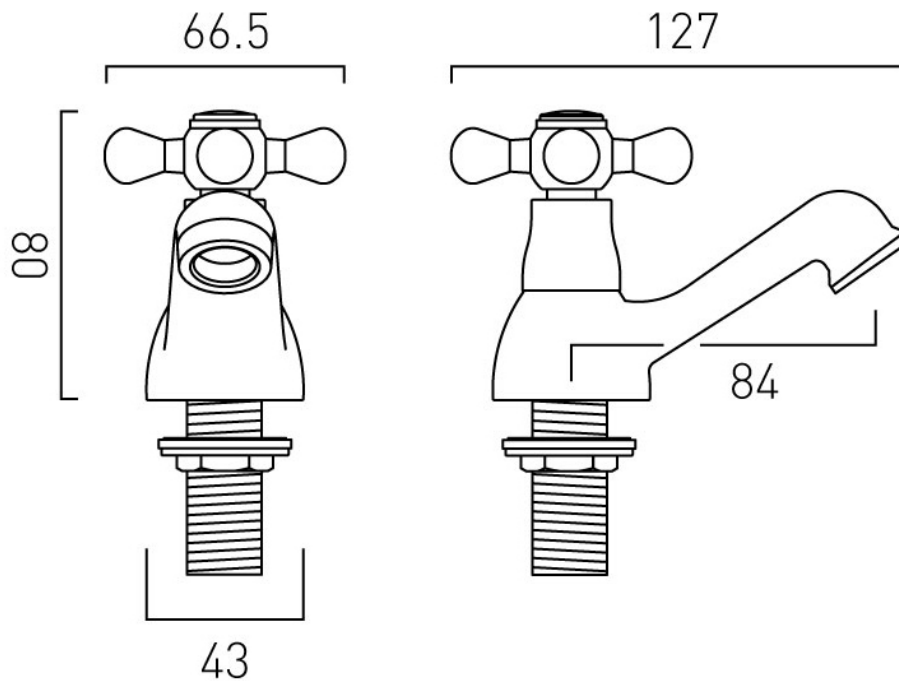

# SPECIFICATION SHEET

**COLLECTION:** VICTORIANA

**PRODUCT CODE:** AX-VIC-106/CD-CP

**DESCRIPTION:**

basin pillar taps  
deck mounted  
cold ceramic cartridge C-201-RTC  
hot ceramic cartridge C-201-LTC  
1/2" x 50mm threaded connections  
deck mount drill hole diameter 22mm  
minimum operating pressure 0.2 bar LP

**FINISH:**

Chrome

**MINIMUM OPERATING PRESSURE:**

0.2 bar LP

tel: 01934 744466  
email: [sales@vado.com](mailto:sales@vado.com)  
[www.vado.com](http://www.vado.com)

**where inspiration flows**

taps | showering | accessories

# TECHNICAL DRAWING

**COLLECTION:** VICTORIANA

**PRODUCT CODE:** AX-VIC-106/CD-CP

tel: 01934 744466  
email: sales@vado.com  
www.vado.com

**where inspiration flows**  
taps | showering | accessories