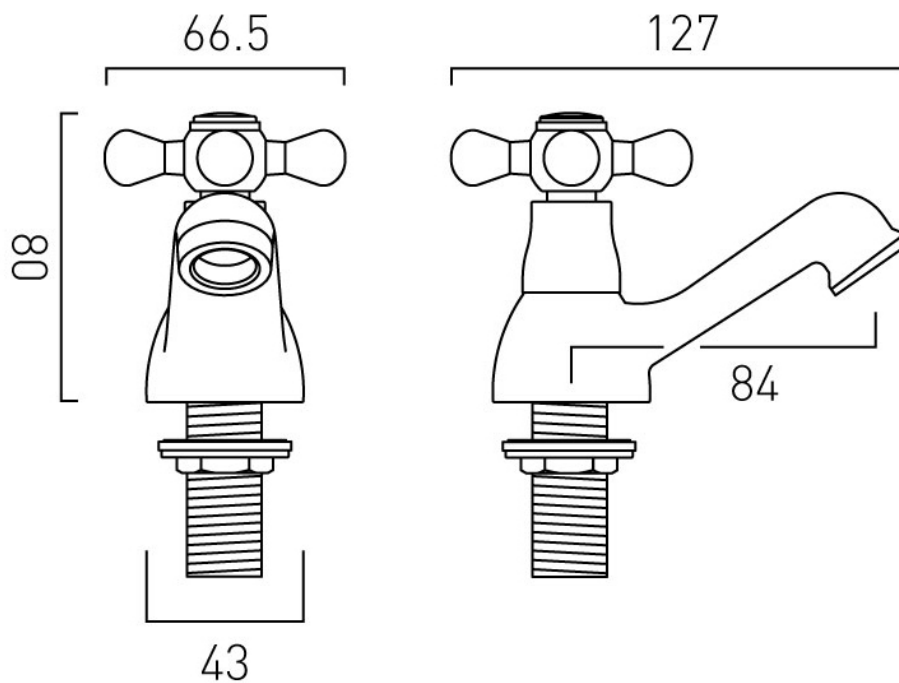


SPECIFICATION SHEET

COLLECTION: VICTORIANA

PRODUCT CODE: AX-VIC-106/CD/CL-CP

DESCRIPTION:

basin pillar cold only tap
deck mounted
cold ceramic cartridge C-201-RTC
1/2" x 50mm threaded connections
deck mount drill hole diameter 22mm
minimum operating pressure 0.2 bar LP

FINISH:

Chrome

MINIMUM OPERATING PRESSURE:

0.2 bar LP

tel: 01934 744466
email: sales@vado.com
www.vado.com

where inspiration flows
taps | showering | accessories

TECHNICAL DRAWING

COLLECTION: VICTORIANA

PRODUCT CODE: AX-VIC-106/CD/CL-CP

tel: 01934 744466
email: sales@vado.com
www.vado.com

where inspiration flows
taps | showering | accessories