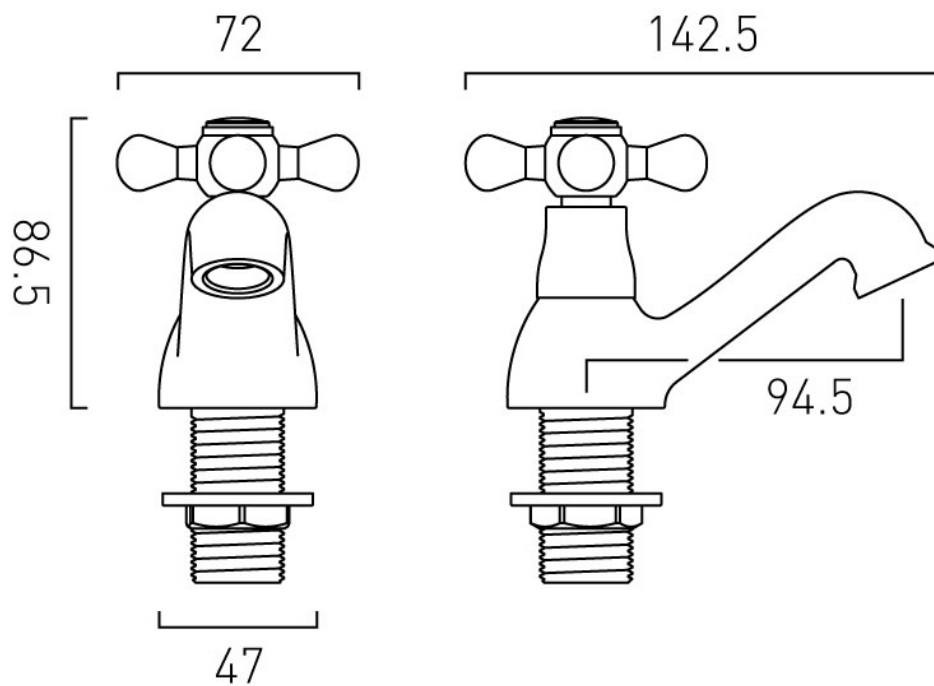

SPECIFICATION SHEET

COLLECTION: VICTORIANA

PRODUCT CODE: AX-VIC-136/CD-CP

DESCRIPTION:

bath pillar taps
deck mounted
cold ceramic cartridge C-201-RTC
hot ceramic cartridge C-201-LTC
3/4" x 50mm male threaded connections
deck mount drill hole diameter 27mm
minimum operating pressure 0.2 bar LP

FINISH:

Chrome

MINIMUM OPERATING PRESSURE:

0.2 bar LP

FLOW RATE AT 3.0 BAR FLOW PRESSURE:

27 l/m

tel: 01934 744466
email: sales@vado.com
www.vado.com

where inspiration flows
taps | showering | accessories

TECHNICAL DRAWING

COLLECTION: VICTORIANA

PRODUCT CODE: AX-VIC-136/CD-CP

tel: 01934 744466
email: sales@vado.com
www.vado.com

where inspiration flows
taps | showering | accessories