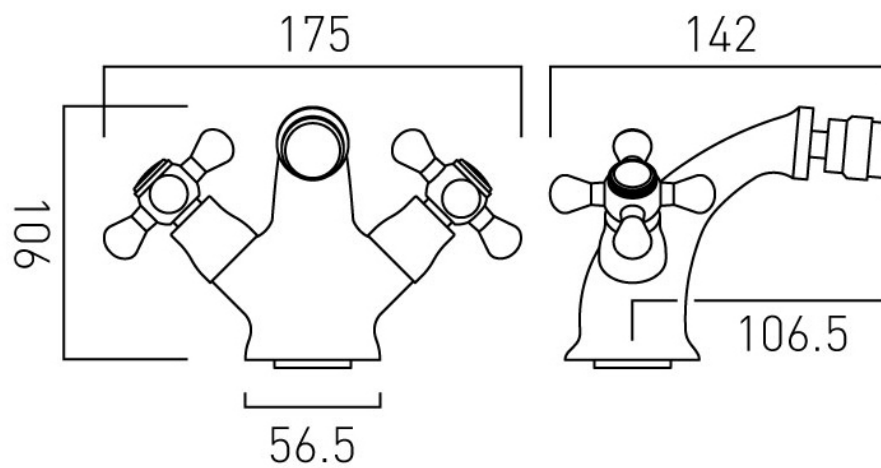

SPECIFICATION SHEET

COLLECTION: VICTORIANA

PRODUCT CODE: AX-VIC-110/CD-CP

DESCRIPTION:

mono bidet mixer
deck mounted with pop-up waste
with water flow straightener
with Neoperl water flow aerator
cold ceramic cartridge C-201-RTC
hot ceramic cartridge C-201-LTC
2 x 1/2" nut x 400mm flexipipe connections
deck mount drill hole diameter 33mm
minimum operating pressure 0.2 bar LP

FINISH:

Chrome

MINIMUM OPERATING PRESSURE:

0.2 bar LP

FLOW RATE AT 3.0 BAR FLOW PRESSURE:

18.4 l/m

tel: 01934 744466
email: sales@vado.com
www.vado.com

where inspiration flows
taps | showering | accessories

TECHNICAL DRAWING

COLLECTION: VICTORIANA

PRODUCT CODE: AX-VIC-110/CD-CP

tel: 01934 744466
email: sales@vado.com
www.vado.com

where inspiration flows
taps | showering | accessories