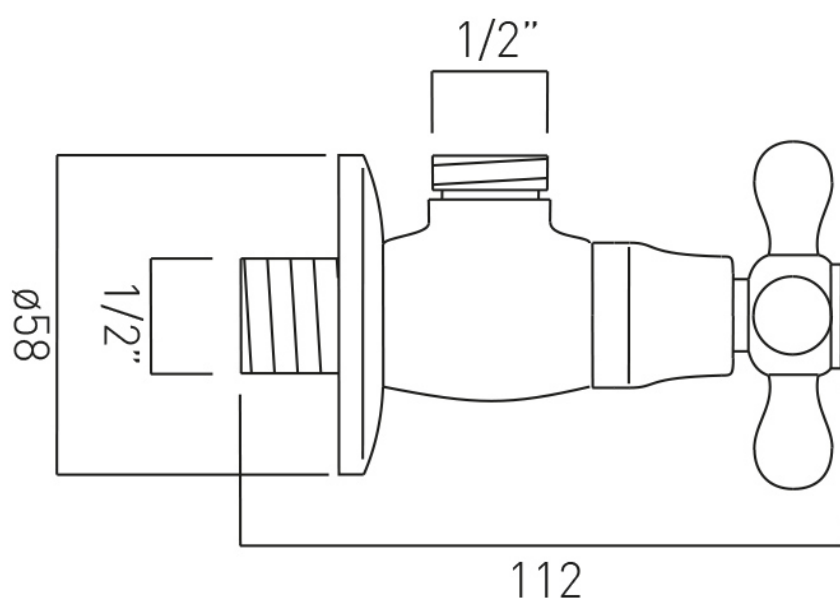

# SPECIFICATION SHEET

**COLLECTION:** VICTORIANA

**PRODUCT CODE:** AX-VIC-160/CD-CP

**DESCRIPTION:**

angle valve  
wall mounted  
hot and cold indices supplied  
ceramic cartridge C-201-RTC  
1/2" male inlet  
1/2" male outlet

# TECHNICAL DRAWING

**COLLECTION:** VICTORIANA

**PRODUCT CODE:** AX-VIC-160/CD-CP

tel: 01934 744466  
email: sales@vado.com  
www.vado.com

**where inspiration flows**  
taps | showering | accessories