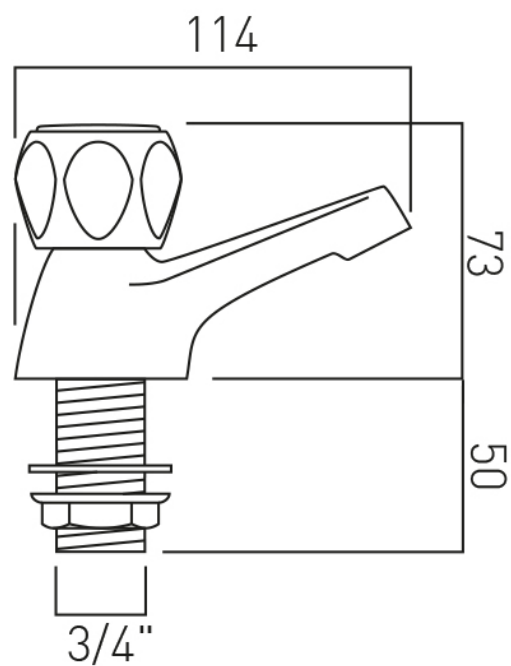

SPECIFICATION SHEET

COLLECTION: ASTRA

PRODUCT CODE: AX-AST-136/CD-CP

DESCRIPTION:

bath pillar taps
deck mounted
with water flow straightener
cold ceramic cartridge C-201-RTC
hot ceramic cartridge C-201-LTC
standard cartridge for AST-1 only: C-102-STD
3/4" x 50mm male threaded connections
deck mount drill hole diameter 27mm
minimum operating pressure 0.2 bar LP

FINISH:

Chrome

FLOW REGULATOR:

N

MINIMUM OPERATING PRESSURE:

0.2 bar LP

tel: 01934 744466
email: sales@vado.com
www.vado.com

where inspiration flows
taps | showering | accessories

TECHNICAL DRAWING

COLLECTION: ASTRA

PRODUCT CODE: AX-AST-136/CD-CP

tel: 01934 744466
email: sales@vado.com
www.vado.com

where inspiration flows
taps | showering | accessories