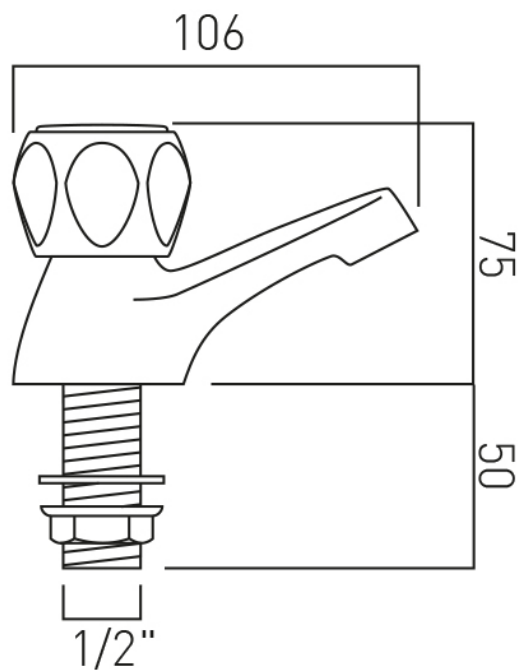

## DESCRIPTION:

basin pillar taps  
deck mounted  
with water flow straightener  
cold ceramic cartridge C-201-RTC  
hot ceramic cartridge C-201-LTC  
standard cartridge for AST-1 only C-102-STD  
1/2" x 50mm threaded tail connection  
deck mount drill hole diameter 22mm  
minimum operating pressure 0.2 bar LP

## FLOW REGULATOR:

FR-106/4-PLA

## FLOW RATE AT 3.0 BAR FLOW PRESSURE:

21 l/min

tel: 01934 744466  
email: sales@vado.com  
www.vado.com

**where inspiration flows**  
taps | showering | accessories

# TECHNICAL DRAWING

**COLLECTION:** ASTRA

**PRODUCT CODE:** AX-AST-306-CP

tel: 01934 744466  
email: sales@vado.com  
www.vado.com

**where inspiration flows**  
taps | showering | accessories