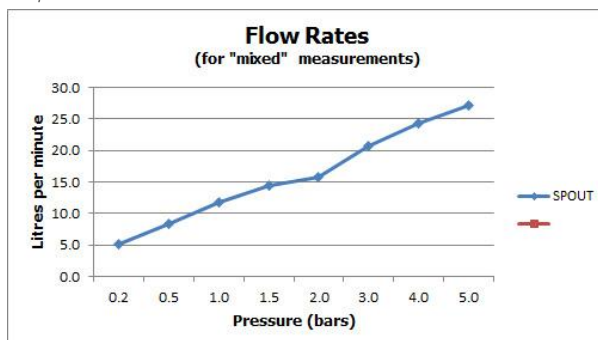

FLOW RATE AT 3.0 BAR FLOW PRESSURE:

21 l/min

tel: 01934 744466
email: sales@vado.com
www.vado.com

where inspiration flows
taps | showering | accessories