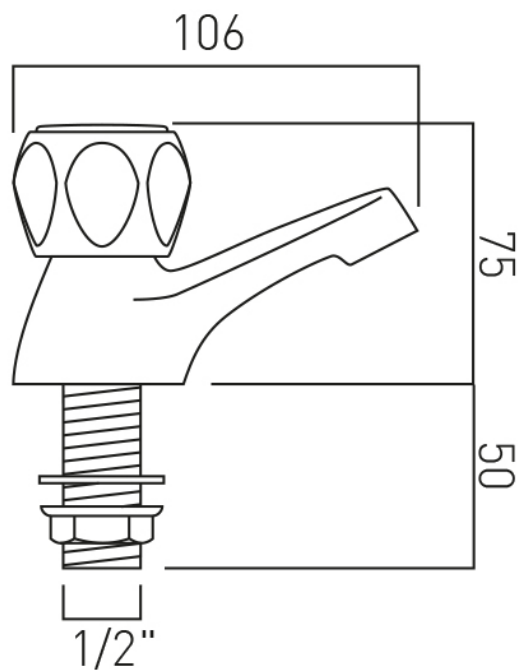


SPECIFICATION SHEET

COLLECTION: ASTRA

PRODUCT CODE: AX-AST-206/CL/CD-CP

DESCRIPTION:

Astra Cross
basin pillar cold only tap
with cross handle
deck mounted
with water flow straightener
cold ceramic cartridge C-201-RTC
1/2" x 50mm threaded tail connection
deck mount drill hole diameter 22mm
minimum operating pressure 0.2 bar LP

FINISH:

Chrome

MINIMUM OPERATING PRESSURE:

0.2 bar LP

tel: 01934 744466
email: sales@vado.com
www.vado.com

where inspiration flows
taps | showering | accessories

TECHNICAL DRAWING

COLLECTION: ASTRA

PRODUCT CODE: AX-AST-206/CL/CD-CP

tel: 01934 744466
email: sales@vado.com
www.vado.com

where inspiration flows
taps | showering | accessories