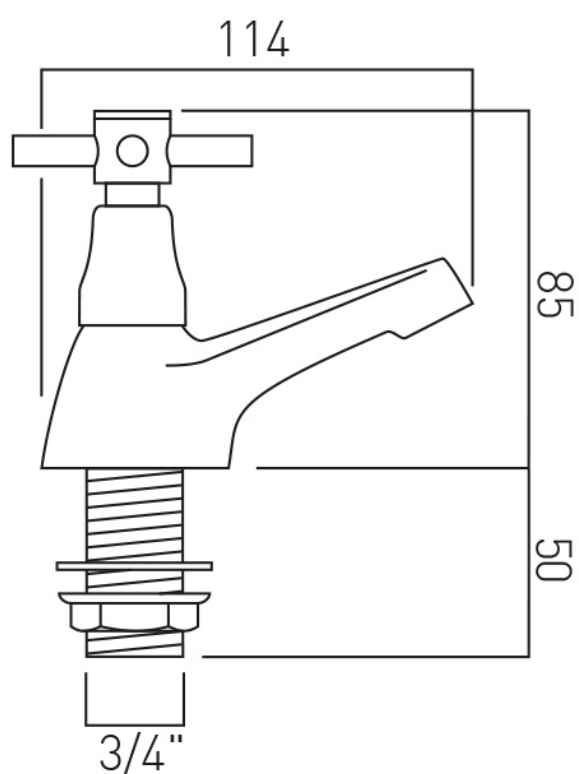

SPECIFICATION SHEET

COLLECTION: VECTA

PRODUCT CODE: AX-VEC-106/CD-CP

DESCRIPTION:

basin pillar taps
deck mounted
with water flow straightener
cold ceramic cartridge C-201-RTC
hot ceramic cartridge C-201-LTC
1/2" x 47mm threaded tail connections
deck mount drill hole diameter 22mm
minimum operating pressure 0.2 bar LP

FINISH:

Chrome

FLOW REGULATOR:

FR-106/4-PLA

MINIMUM OPERATING PRESSURE:

0.2 bar LP

FLOW RATE AT 3.0 BAR FLOW PRESSURE:

21 l/min

tel: 01934 744466
email: sales@vado.com
www.vado.com

where inspiration flows
taps | showering | accessories

TECHNICAL DRAWING

COLLECTION: VECTA

PRODUCT CODE: AX-VEC-106/CD-CP

tel: 01934 744466
email: sales@vado.com
www.vado.com