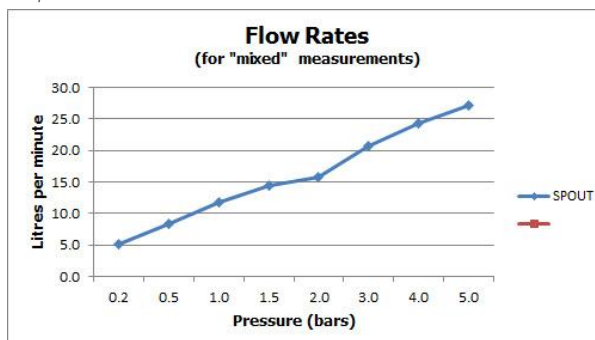

SPECIFICATION SHEET

COLLECTION: VECTA

PRODUCT CODE: AX-VEC-106/CD-CP

DESCRIPTION:

basin pillar taps
deck mounted
with water flow straightener
cold ceramic cartridge C-201-RTC
hot ceramic cartridge C-201-LTC
1/2" x 47mm threaded tail connections
deck mount drill hole diameter 22mm
minimum operating pressure 0.2 bar LP

FINISH:

Chrome

FLOW REGULATOR:

FR-106/4-PLA

MINIMUM OPERATING PRESSURE:

0.2 bar LP

FLOW RATE AT 3.0 BAR FLOW PRESSURE:

21 l/min