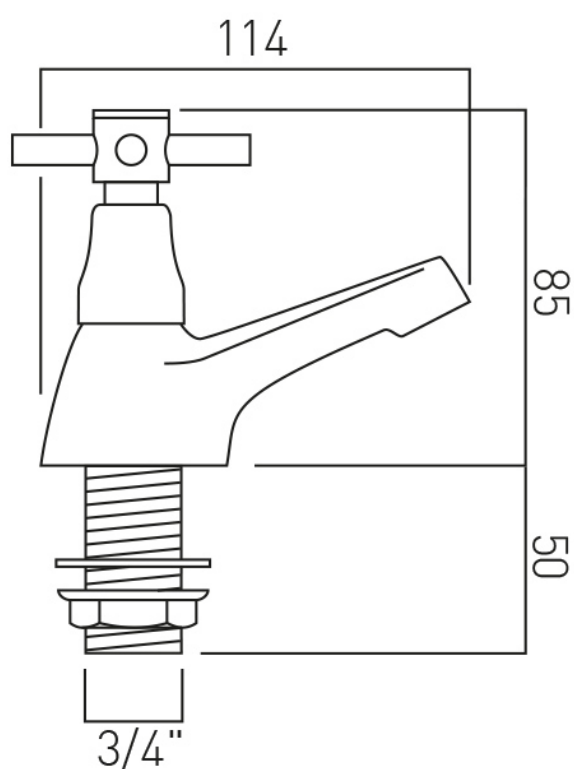

## DESCRIPTION:

bath pillar taps  
deck mounted  
with water flow straightener  
cold ceramic cartridge C-201-RTC  
hot ceramic cartridge C-201-LTC  
3/4" x 50mm male threaded connections  
deck mount drill hole diameter 27mm  
minimum operating pressure 0.2 bar LP

## FLOW RATE AT 3.0 BAR FLOW PRESSURE:

29 l/min

tel: 01934 744466  
email: [sales@vado.com](mailto:sales@vado.com)  
[www.vado.com](http://www.vado.com)

**where inspiration flows**  
taps | showering | accessories

# TECHNICAL DRAWING

**COLLECTION:** VECTA

**PRODUCT CODE:** AX-VEC-136/CD-CP

tel: 01934 744466  
email: [sales@vado.com](mailto:sales@vado.com)  
[www.vado.com](http://www.vado.com)

**where inspiration flows**  
taps | showering | accessories