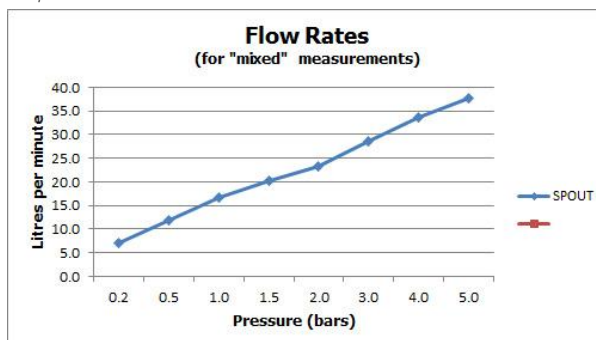

FLOW RATE AT 3.0 BAR FLOW PRESSURE:

29 l/min

tel: 01934 744466
email: sales@vado.com
www.vado.com

where inspiration flows
taps | showering | accessories