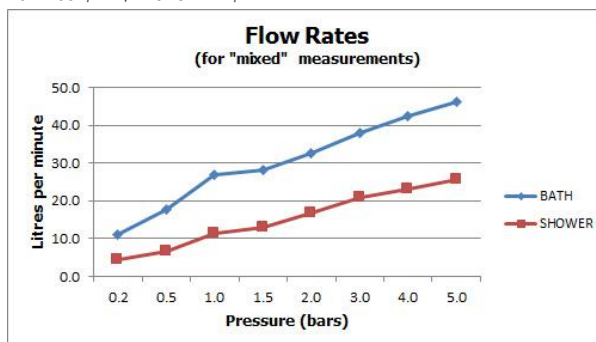

SPECIFICATION SHEET

COLLECTION: VECTA

PRODUCT CODE: AX-VEC-130/CD+K-CP

DESCRIPTION:

2 hole bath shower mixer
deck mounted
with Neoperl water flow straightener
with single function shower kit
cold ceramic cartridge C-201-RTC
hot ceramic cartridge C-201-LTC
standard cartridge C-102-STD
2 x 3/4" male threaded connections
deck mount drill hole diameter 27mm
minimum operating pressure 0.2 bar LP

FINISH:

Chrome

FLOW REGULATOR:

FR-SHOWER/9-C/P

MINIMUM OPERATING PRESSURE:

0.2 bar LP

FLOW RATE AT 3.0 BAR FLOW PRESSURE:

Bath: 38 l/min, Shower: 21 l/min