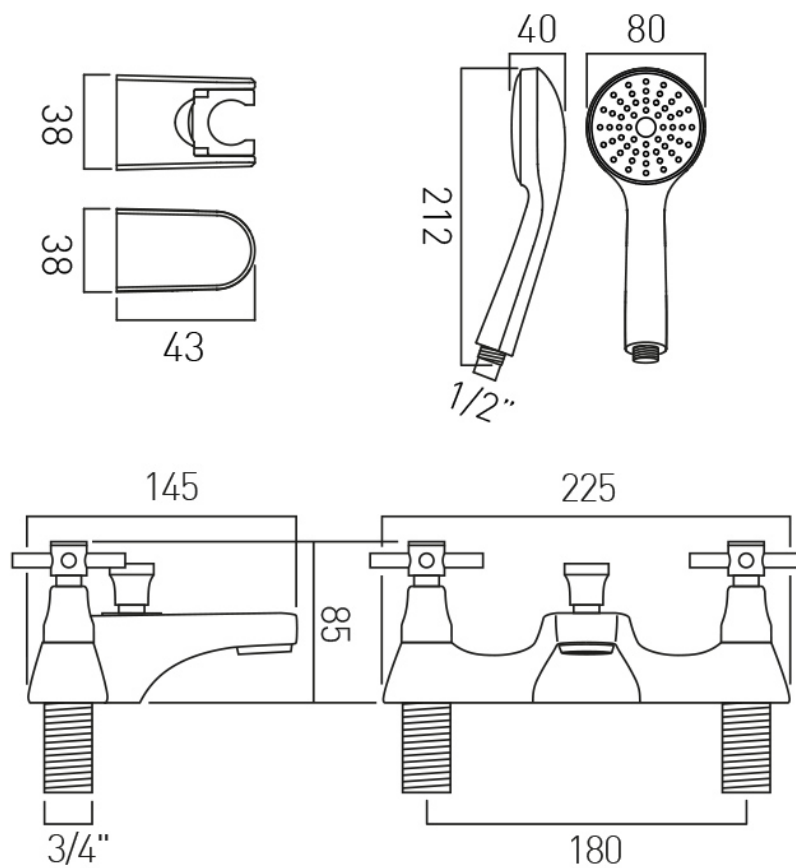

SPECIFICATION SHEET

COLLECTION: VECTA

PRODUCT CODE: AX-VEC-130/CD+K-CP

DESCRIPTION:

2 hole bath shower mixer
deck mounted
with Neoperl water flow straightener
with single function shower kit
cold ceramic cartridge C-201-RTC
hot ceramic cartridge C-201-LTC
standard cartridge C-102-STD
2 x 3/4" male threaded connections
deck mount drill hole diameter 27mm
minimum operating pressure 0.2 bar LP

FINISH:

Chrome

FLOW REGULATOR:

FR-SHOWER/9-C/P

MINIMUM OPERATING PRESSURE:

0.2 bar LP

FLOW RATE AT 3.0 BAR FLOW PRESSURE:

Bath: 38 l/min, Shower: 21 l/min

tel: 01934 744466
email: sales@vado.com
www.vado.com

where inspiration flows
taps | showering | accessories

TECHNICAL DRAWING

COLLECTION: VECTA

PRODUCT CODE: AX-VEC-130/CD+K-CP

tel: 01934 744466
email: sales@vado.com
www.vado.com