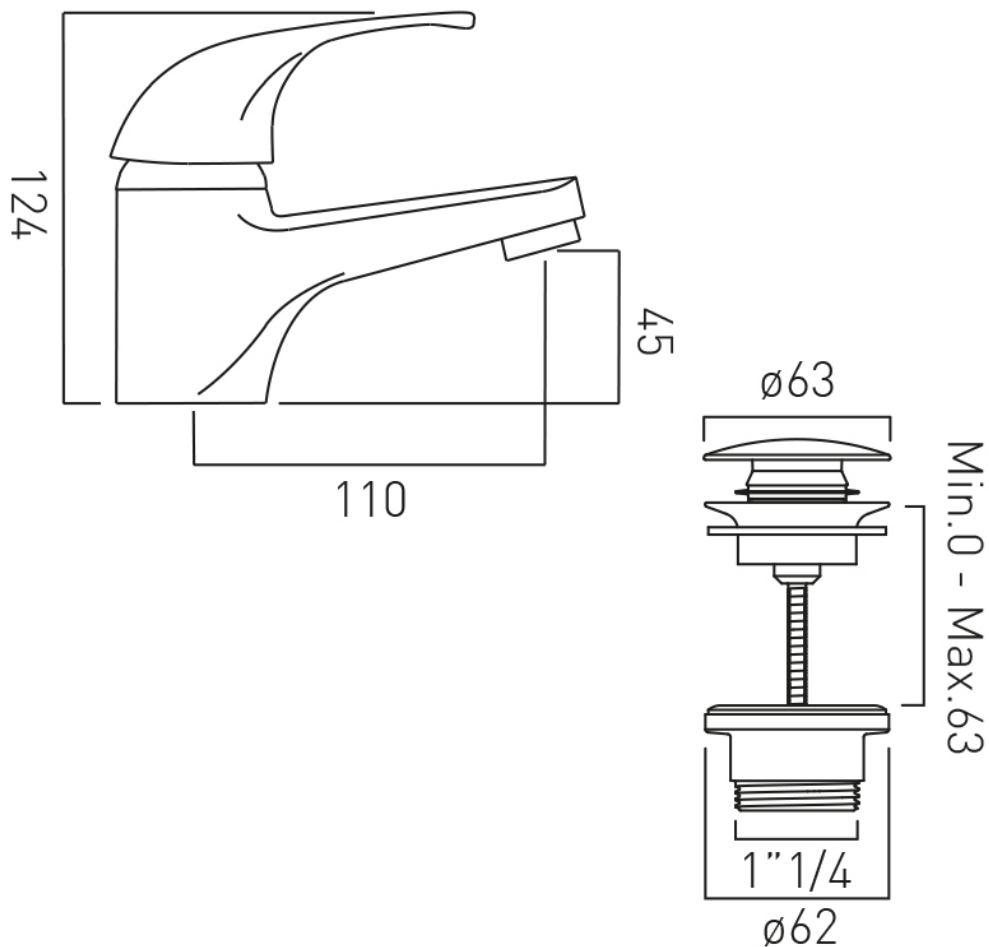

SPECIFICATION SHEET

COLLECTION: MATRIX

PRODUCT CODE: AX-MAT-100/CC-CP

DESCRIPTION:

mono basin mixer
single lever
deck mounted
smooth bodied
with push basin waste
with water flow aerator
ceramic cartridge CAR-K40A/MAT
2 x 1/2" nut x 400mm flexipipe connections
deck mount drill hole diameter 35mm
minimum operating pressure 0.2 bar LP

FINISH:

Chrome

FLOW REGULATOR:

FR-100/5-PLA

MINIMUM OPERATING PRESSURE:

0.2 bar LP

FLOW RATE AT 3.0 BAR FLOW PRESSURE:

14 l/min

tel: 01934 744466
email: sales@vado.com
www.vado.com

where inspiration flows
taps | showering | accessories

TECHNICAL DRAWING

COLLECTION: MATRIX

PRODUCT CODE: AX-MAT-100/CC-CP

tel: 01934 744466
email: sales@vado.com
www.vado.com