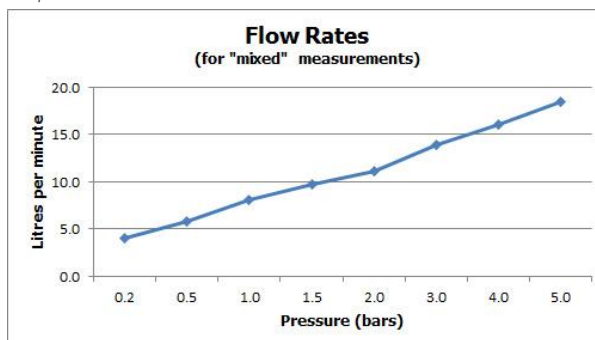

FINISH:

Chrome

FLOW REGULATOR:

FR-100/5-PLA

MINIMUM OPERATING PRESSURE:

0.2 bar LP

FLOW RATE AT 3.0 BAR FLOW PRESSURE:

14 l/min