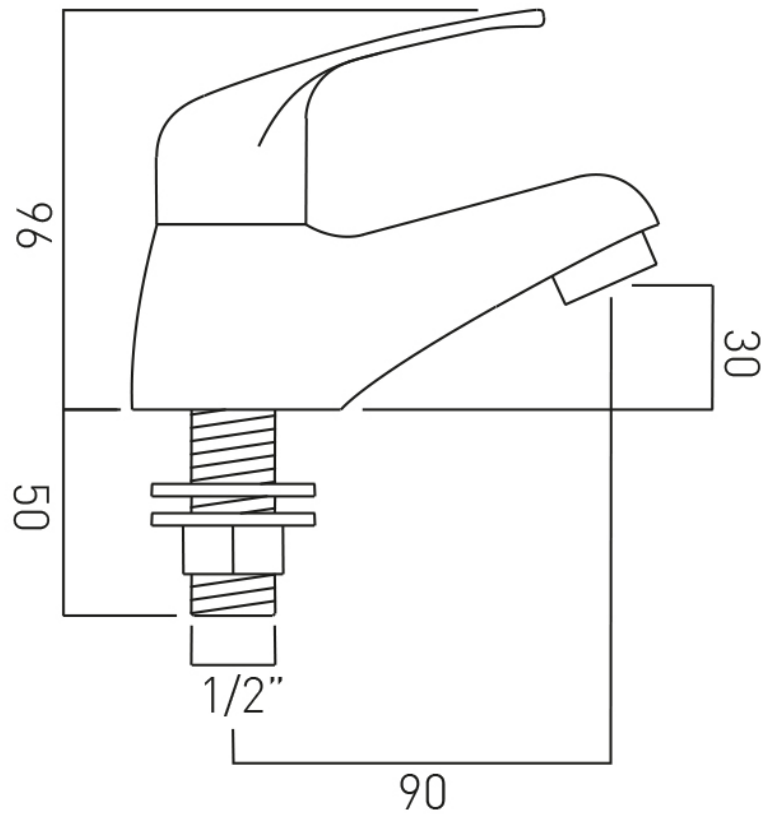


SPECIFICATION SHEET

COLLECTION: MATRIX

PRODUCT CODE: AX-MAT-106/CL-CP

DESCRIPTION:

basin pillar cold only tap
deck mounted
with water flow aerator
ceramic cartridge MAT-VALVE/CD/CL-1/2
1/2" x 50mm tail connection
deck mount drill hole diameter 22mm
minimum operating pressure 0.2 bar LP

FINISH:

Chrome

MINIMUM OPERATING PRESSURE:

0.2 bar LP

tel: 01934 744466
email: sales@vado.com
www.vado.com

where inspiration flows
taps | showering | accessories

TECHNICAL DRAWING

COLLECTION: MATRIX

PRODUCT CODE: AX-MAT-106/CL-CP

tel: 01934 744466
email: sales@vado.com
www.vado.com

where inspiration flows
taps | showering | accessories