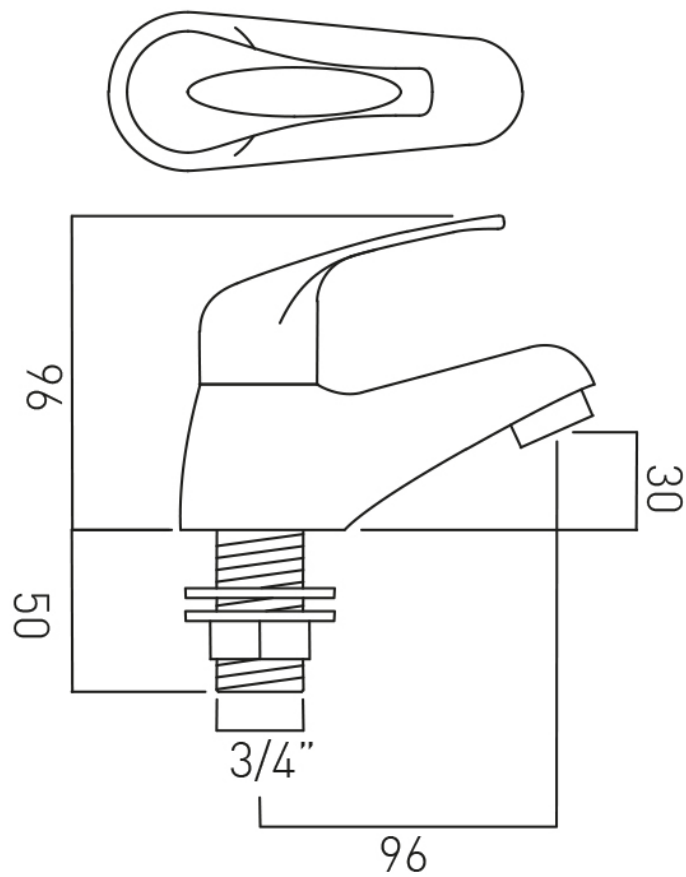

TECHNICAL DRAWING

COLLECTION: MATRIX

PRODUCT CODE: AX-MAT-136-CP

tel: 01934 744466
email: sales@vado.com
www.vado.com

where inspiration flows
taps | showering | accessories