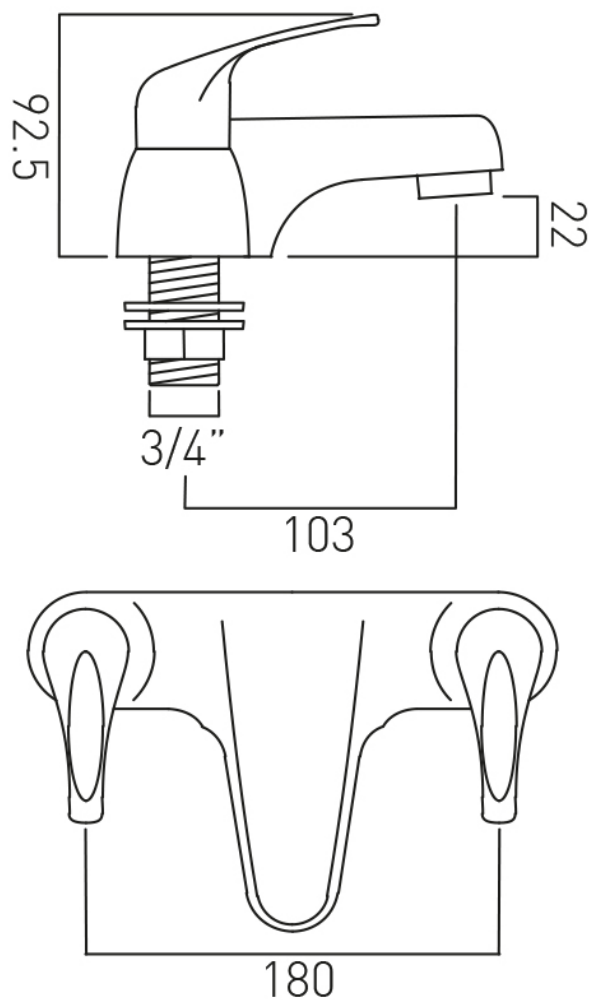

TECHNICAL DRAWING

COLLECTION: MATRIX

PRODUCT CODE: AX-MAT-137-CP

tel: 01934 744466
email: sales@vado.com
www.vado.com

where inspiration flows
taps | showering | accessories