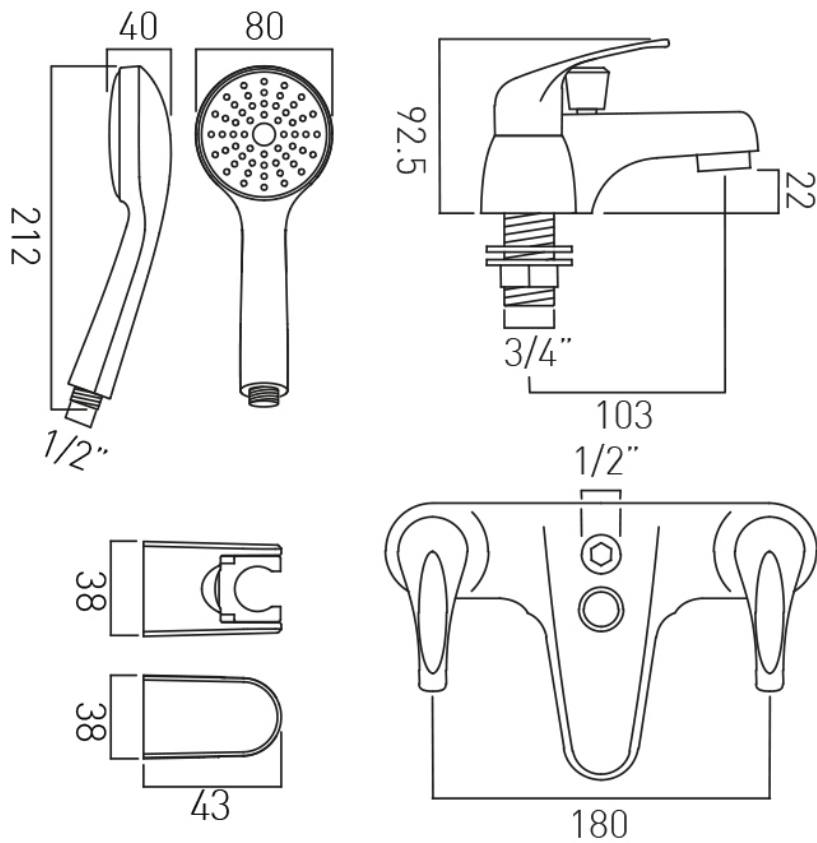

# TECHNICAL DRAWING

**COLLECTION:** MATRIX

**PRODUCT CODE:** AX-MAT-130+K-CP

tel: 01934 744466  
email: sales@vado.com  
www.vado.com

**where inspiration flows**  
taps | showering | accessories