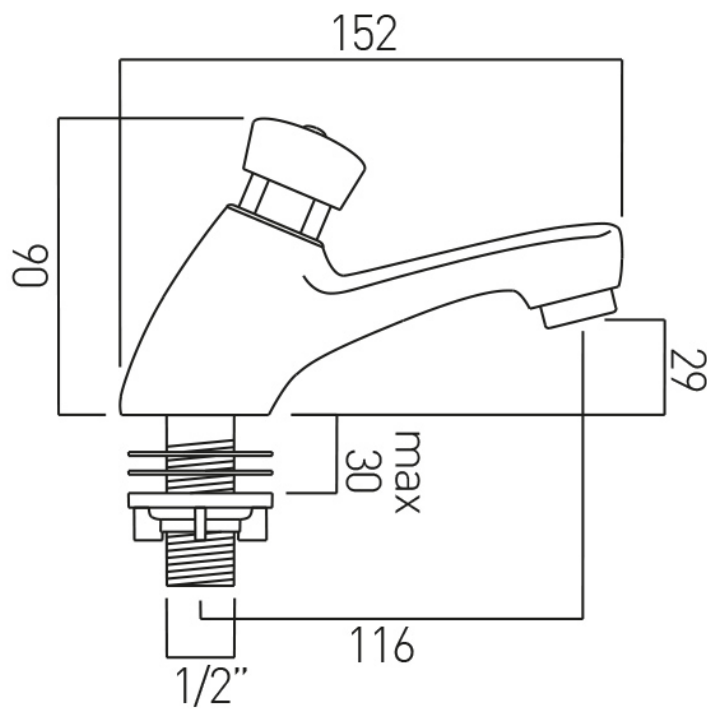

TECHNICAL DRAWING

COLLECTION: PROJECT LINE

PRODUCT CODE: AX-PRO-167/C+H-CP

tel: 01934 744466
email: sales@vado.com
www.vado.com

where inspiration flows
taps | showering | accessories