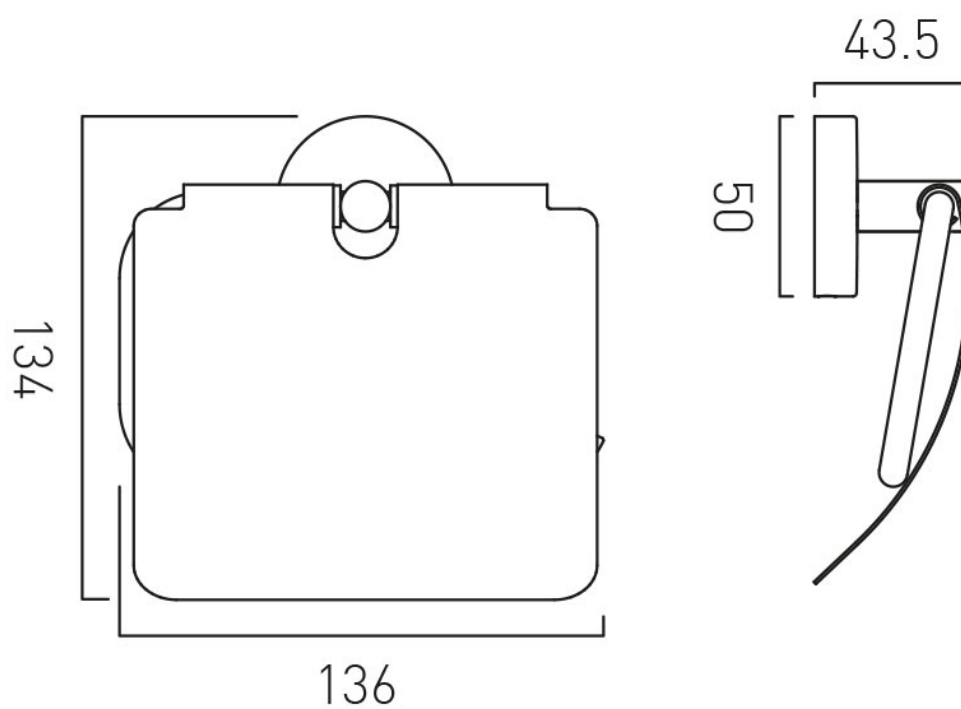

TECHNICAL DRAWING

COLLECTION: SIRKEL

PRODUCT CODE: AX-SIR-180A-CP

tel: 01934 744466
email: sales@vado.com
www.vado.com

where inspiration flows
taps | showering | accessories