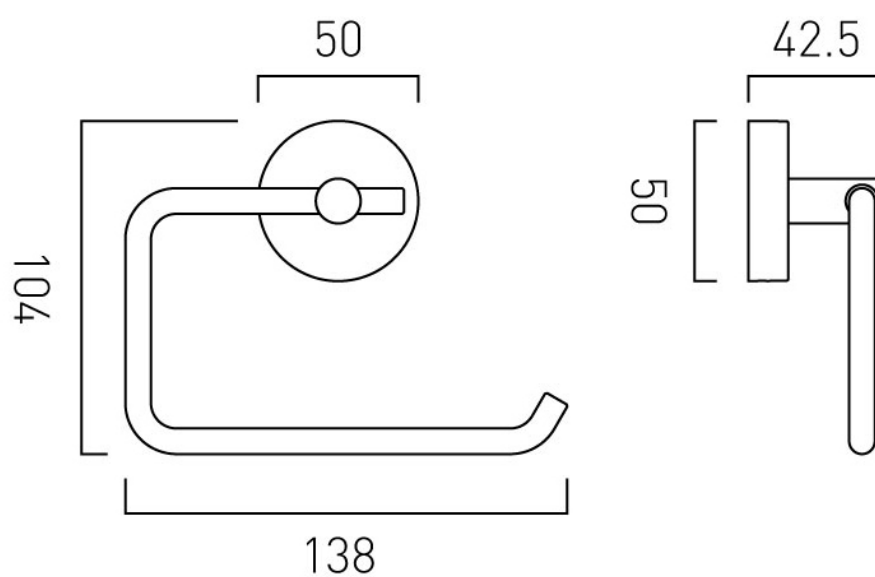

TECHNICAL DRAWING

COLLECTION: SIRKEL

PRODUCT CODE: AX-SIR-180-CP

tel: 01934 744466
email: sales@vado.com
www.vado.com

where inspiration flows
taps | showering | accessories