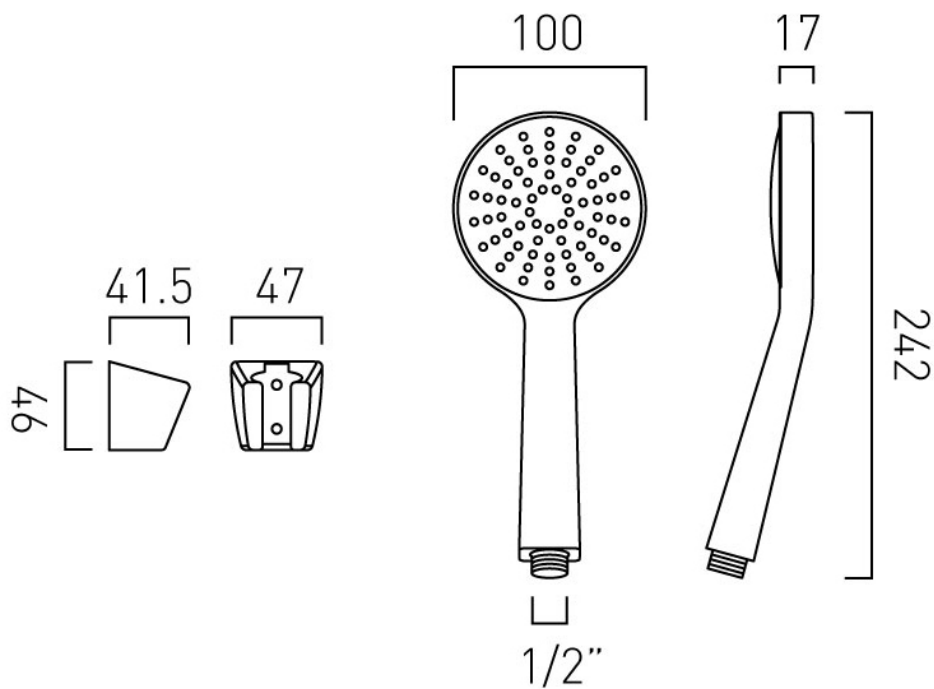

SPECIFICATION SHEET

COLLECTION: OTHER

PRODUCT CODE: AX-SIR-SFMK-CP

DESCRIPTION:

single function mini shower kit
wall mounted
with 150cm hose and bracket
minimum operating pressure 1.0 bar

FINISH:

Chrome

MINIMUM OPERATING PRESSURE:

0.2 bar LP

FLOW RATE AT 3.0 BAR FLOW PRESSURE:

22 l/m

tel: 01934 744466
email: sales@vado.com
www.vado.com

where inspiration flows
taps | showering | accessories

TECHNICAL DRAWING

COLLECTION: OTHER

PRODUCT CODE: AX-SIR-SFMK-CP