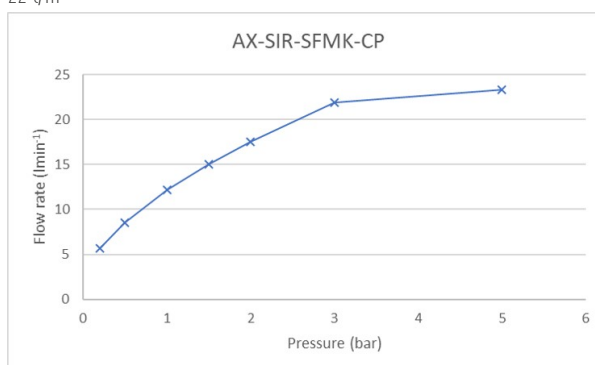

SPECIFICATION SHEET

COLLECTION: OTHER

PRODUCT CODE: AX-SIR-SFMK-CP

DESCRIPTION:

single function mini shower kit
wall mounted
with 150cm hose and bracket
minimum operating pressure 1.0 bar

FINISH:

Chrome

MINIMUM OPERATING PRESSURE:

0.2 bar LP

FLOW RATE AT 3.0 BAR FLOW PRESSURE:

22 l/m

tel: 01934 744466
email: sales@vado.com
www.vado.com

where inspiration flows
taps | showering | accessories

TECHNICAL DRAWING

COLLECTION: OTHER

PRODUCT CODE: AX-SIR-SFMK-CP