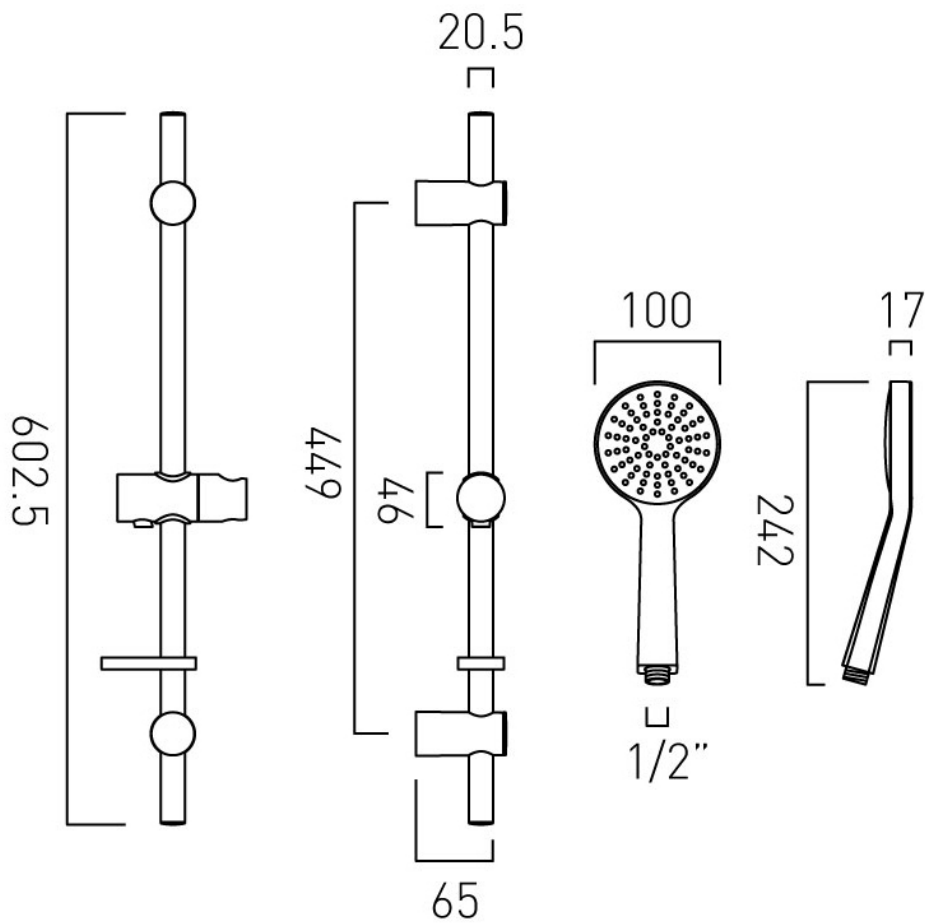

SPECIFICATION SHEET

COLLECTION: OTHER

PRODUCT CODE: AX-SIR-SFSRK-DB-CP

DESCRIPTION:

slide rail shower kit
with single function sirkel handset
600mm slie rail
push button control slider
hose AX-SH-015-150-DB-CP
minimum operating pressure 0.2 bar

FINISH:

Chrome

MINIMUM OPERATING PRESSURE:

0.2 bar LP

FLOW RATE AT 3.0 BAR FLOW PRESSURE:

22 l/m

tel: 01934 744466
email: sales@vado.com
www.vado.com

where inspiration flows
taps | showering | accessories

TECHNICAL DRAWING

COLLECTION: OTHER

PRODUCT CODE: AX-SIR-SFSRK-DB-CP

tel: 01934 744466
email: sales@vado.com
www.vado.com

where inspiration flows
taps | showering | accessories