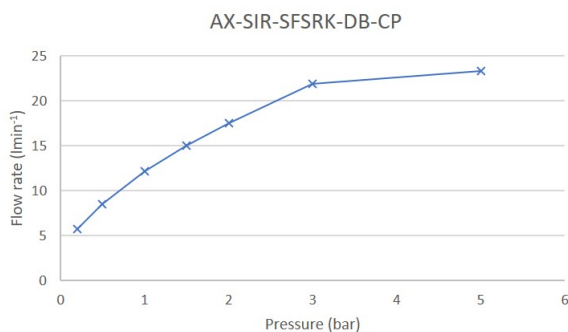

SPECIFICATION SHEET

COLLECTION: OTHER

PRODUCT CODE: AX-SIR-SFSRK-DB-CP

DESCRIPTION:

slide rail shower kit
with single function sirkel handset
600mm slie rail
push button control slider
hose AX-SH-015-150-DB-CP
minimum operating pressure 0.2 bar

FINISH:

Chrome

MINIMUM OPERATING PRESSURE:

0.2 bar LP

FLOW RATE AT 3.0 BAR FLOW PRESSURE:

22 l/m

tel: 01934 744466
email: sales@vado.com
www.vado.com

where inspiration flows
taps | showering | accessories