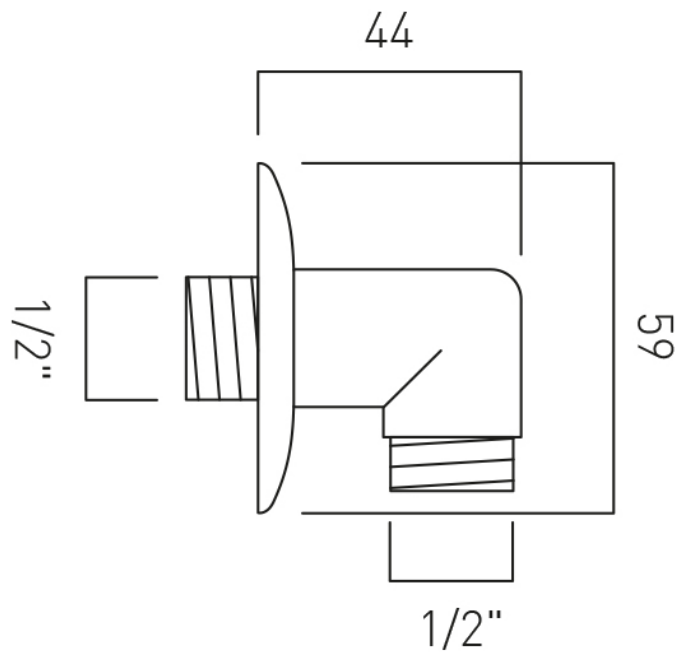


SPECIFICATION SHEET

COLLECTION:

PRODUCT CODE: AX-WG-218-CP

DESCRIPTION:

wall outlet
1/2" threaded inlet
1/2" threaded outlet

FINISH:

Chrome

tel: 01934 744466
email: sales@vado.com
www.vado.com

where inspiration flows
taps | showering | accessories

TECHNICAL DRAWING

COLLECTION:

PRODUCT CODE: AX-WG-218-CP

tel: 01934 744466
email: sales@vado.com
www.vado.com

where inspiration flows
taps | showering | accessories