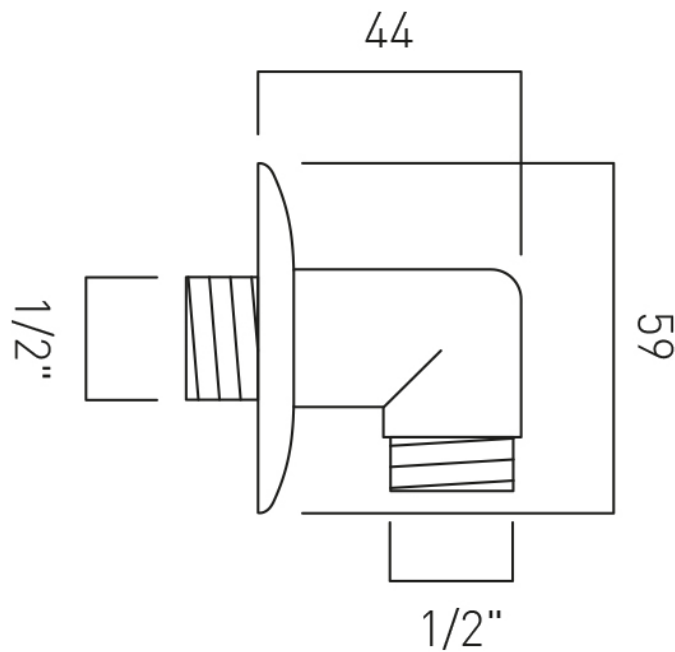

TECHNICAL DRAWING

COLLECTION:

PRODUCT CODE: AX-WG-218-CP

tel: 01934 744466
email: sales@vado.com
www.vado.com

where inspiration flows
taps | showering | accessories