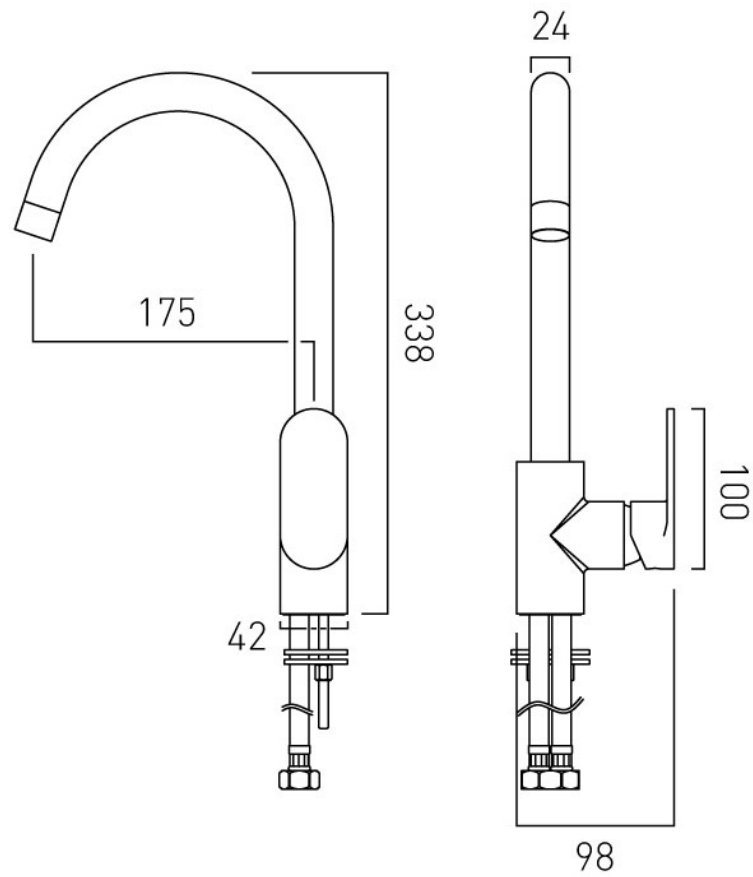

TECHNICAL DRAWING

COLLECTION: METIZ

PRODUCT CODE: AX-MET-150-CP

tel: 01934 744466
email: sales@vado.com
www.vado.com

where inspiration flows
taps | showering | accessories