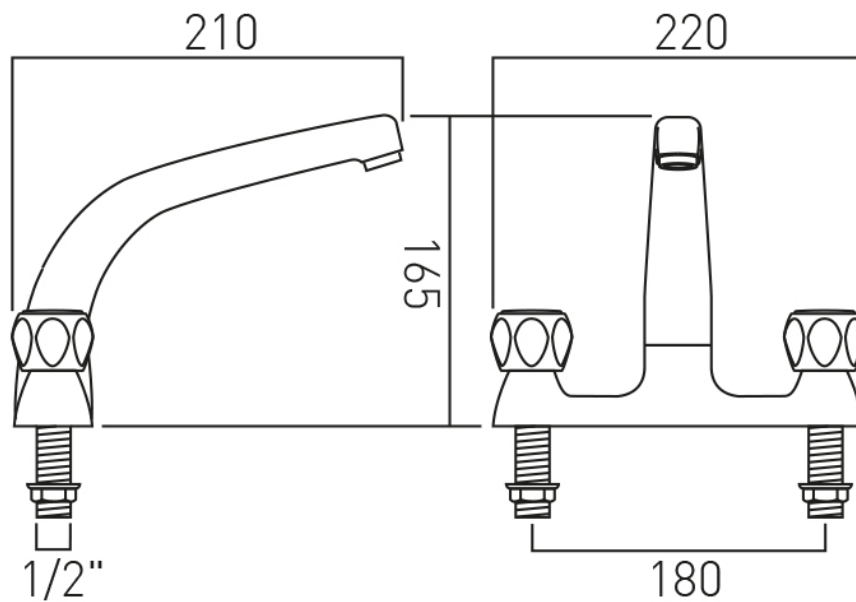


SPECIFICATION SHEET

COLLECTION: ASTRA

PRODUCT CODE: AX-AST-153/CD-CP

DESCRIPTION:

Astra
2 hole sink mixer
deck mounted
with swivel spout
with water flow straightener
cold ceramic cartridge C-201-RTC
hot ceramic cartridge C-201-LTC
standard cartridge for AST-1 only C-201-STD
1/2" x 50mm threaded tail connections
deck mount drill hole diameter 22mm
minimum operating pressure 0.2 bar LP

FINISH:

Chrome

FLOW REGULATOR:

FR-106/4-PLA

MINIMUM OPERATING PRESSURE:

0.2 bar LP

tel: 01934 744466
email: sales@vado.com
www.vado.com

where inspiration flows
taps | showering | accessories

TECHNICAL DRAWING

COLLECTION: ASTRA

PRODUCT CODE: AX-AST-153/CD-CP

tel: 01934 744466
email: sales@vado.com
www.vado.com

where inspiration flows
taps | showering | accessories