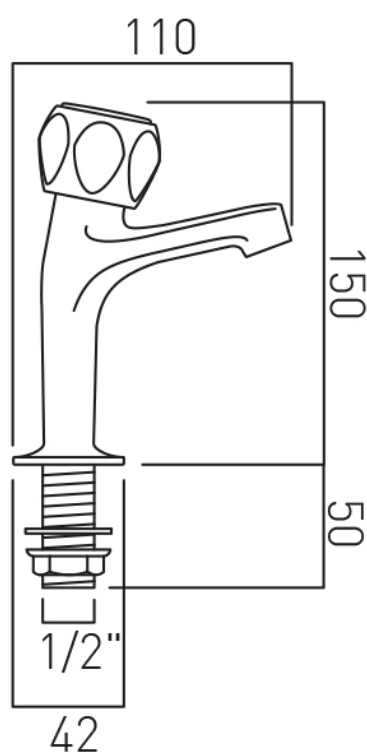

# SPECIFICATION SHEET

**COLLECTION:** ASTRA

**PRODUCT CODE:** AX-AST-156-CP

**DESCRIPTION:**

Astra  
high neck sink pillar taps  
deck mounted  
with water flow straightener  
cold ceramic cartridge C-201-RTC  
hot ceramic cartridge C-201-LTC  
standard cartridge for AST-1 only C-102-STD  
1/2" x 50mm threaded connections  
deck mount drill hole diameter 22mm  
minimum operating pressure 0.2 bar LP

**FINISH:**

Chrome

**MINIMUM OPERATING PRESSURE:**

0.2 bar LP

tel: 01934 744466  
email: sales@vado.com  
www.vado.com

**where inspiration flows**  
taps | showering | accessories

# TECHNICAL DRAWING

**COLLECTION:** ASTRA

**PRODUCT CODE:** AX-AST-156-CP

tel: 01934 744466  
email: [sales@vado.com](mailto:sales@vado.com)  
[www.vado.com](http://www.vado.com)

**where inspiration flows**  
taps | showering | accessories