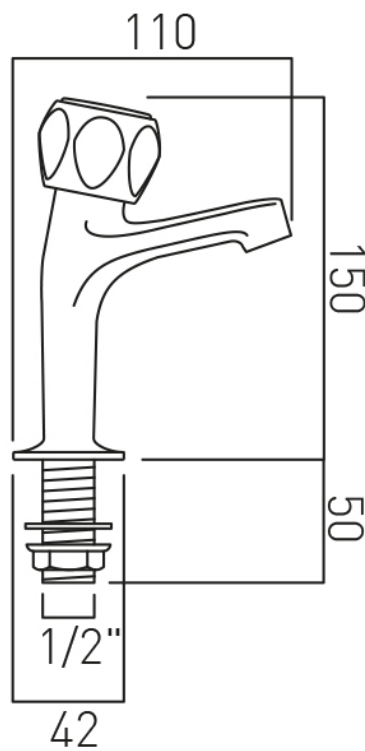

# SPECIFICATION SHEET

**COLLECTION:** ASTRA

**PRODUCT CODE:** AX-AST-356-CP

**DESCRIPTION:**

Astra  
high neck sink pillar taps  
deck mounted  
with water flow straightener  
cold ceramic cartridge C-201-RTC  
hot ceramic cartridge C-201-LTC  
standard cartridge for AST-1 only C-102-STD  
1/2" x 50mm threaded connections  
deck mount drill hole diameter 22mm  
minimum operating pressure 0.2 bar LP

**FINISH:**

Chrome

**FLOW REGULATOR:**

FR-106/4-PLA

**MINIMUM OPERATING PRESSURE:**

0.2 bar LP

**FLOW RATE AT 3.0 BAR FLOW PRESSURE:**

22 l/min

# TECHNICAL DRAWING

**COLLECTION:** ASTRA

**PRODUCT CODE:** AX-AST-356-CP

tel: 01934 744466  
email: [sales@vado.com](mailto:sales@vado.com)  
[www.vado.com](http://www.vado.com)

**where inspiration flows**  
taps | showering | accessories