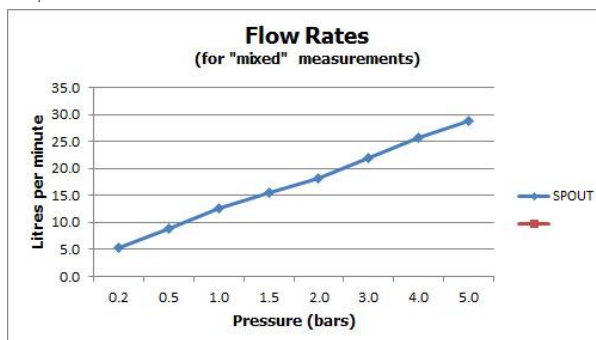

**FINISH:**

Chrome

**FLOW REGULATOR:**

FR-106/4-PLA

**MINIMUM OPERATING PRESSURE:**

0.2 bar LP

**FLOW RATE AT 3.0 BAR FLOW PRESSURE:**

22 l/min