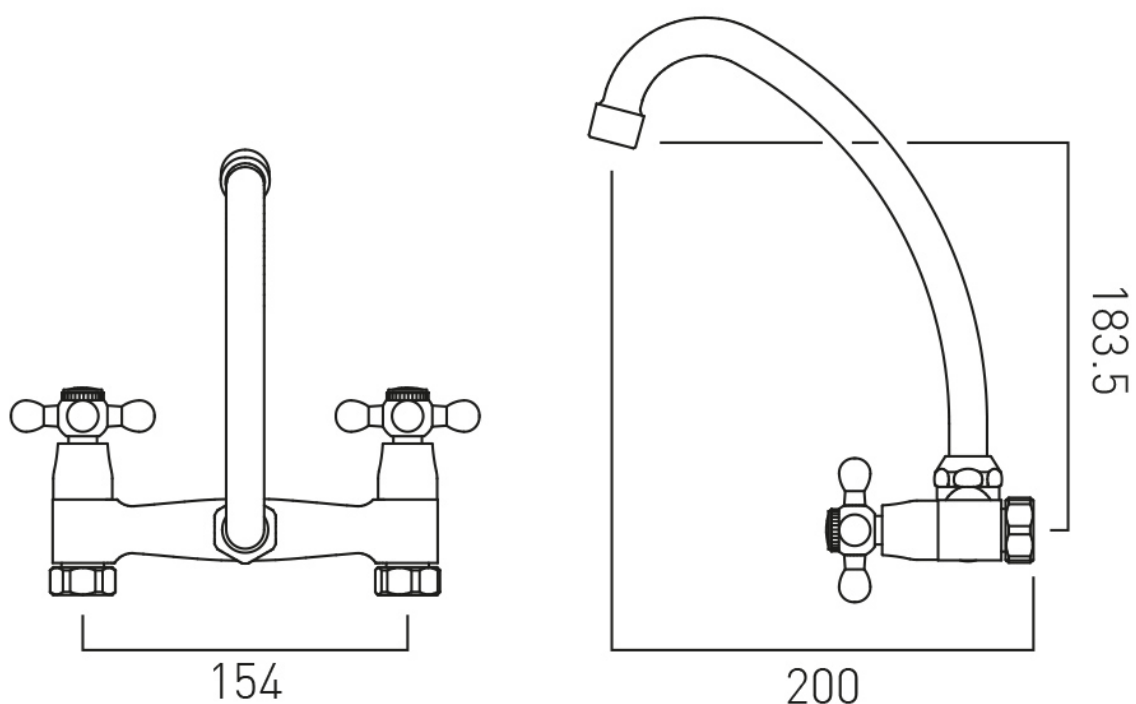

SPECIFICATION SHEET

COLLECTION: VICTORIANA

PRODUCT CODE: AX-VIC-154G/CD-CP

DESCRIPTION:

2 hole sink mixer
wall mounted
with swivel spout
cold ceramic cartridge C-201-RTC
hot ceramic cartridge C-201-LTC
1/2" x 3/4" x 48mm eccentrics
minimum operating pressure 0.2 bar LP

FINISH:

Chrome

MINIMUM OPERATING PRESSURE:

0.2 bar LP

tel: 01934 744466
email: sales@vado.com
www.vado.com

where inspiration flows
taps | showering | accessories

TECHNICAL DRAWING

COLLECTION: VICTORIANA

PRODUCT CODE: AX-VIC-154G/CD-CP

tel: 01934 744466
email: sales@vado.com
www.vado.com

where inspiration flows
taps | showering | accessories