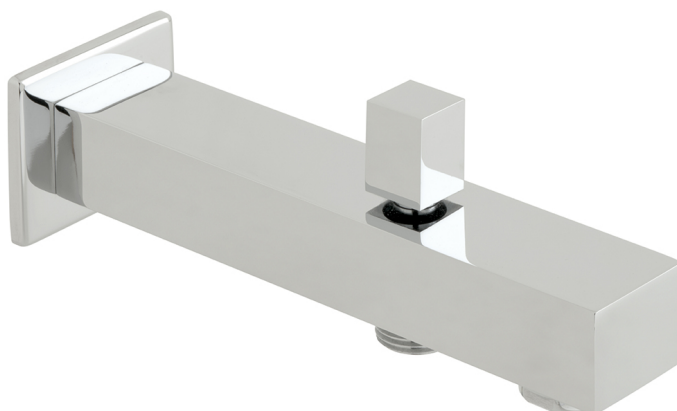

# SPECIFICATION SHEET

**COLLECTION:**

**PRODUCT CODE:** AX-BOK-140/SQ/DIV

**DESCRIPTION:**

square bath spout with integrated diverter  
wall mounted  
1/2" male inlet  
1 x 1/2" shower outlet  
minimum operating pressure 1.0 bar MP