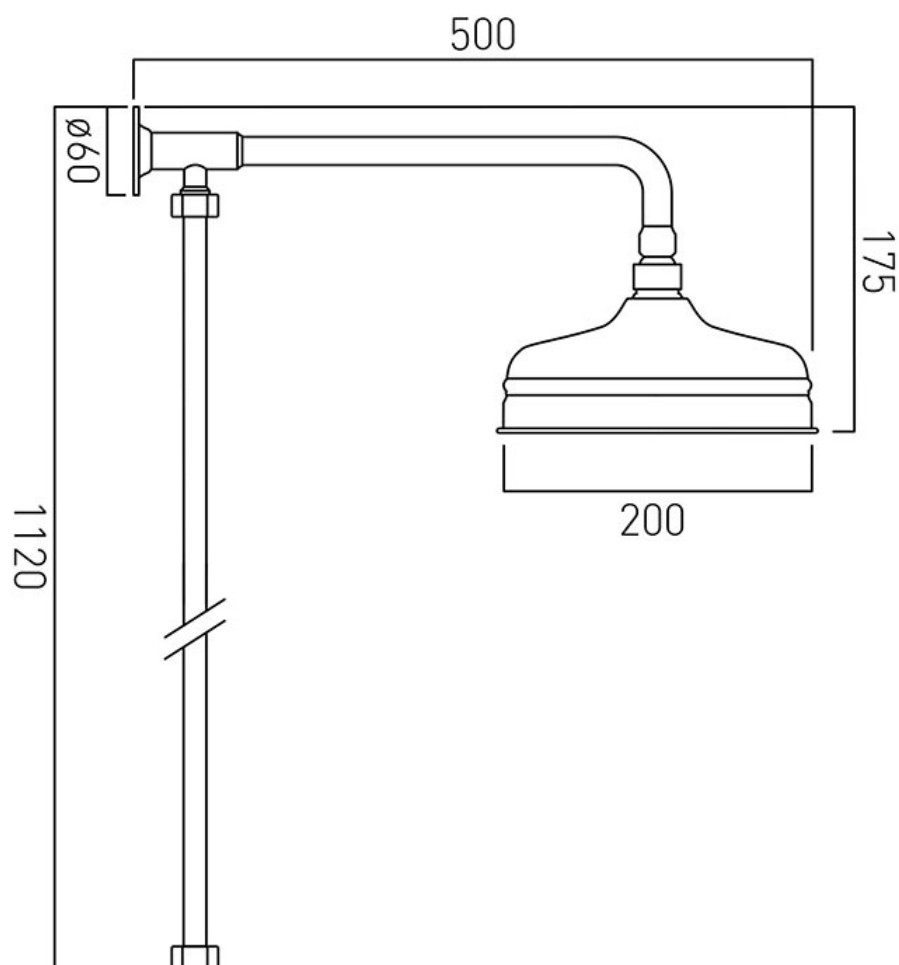

TECHNICAL DRAWING

COLLECTION: VICTORIANA

PRODUCT CODE: WG-16202A-C/P

tel: 01934 744466
email: sales@vado.com
www.vado.com

where inspiration flows
taps | showering | accessories