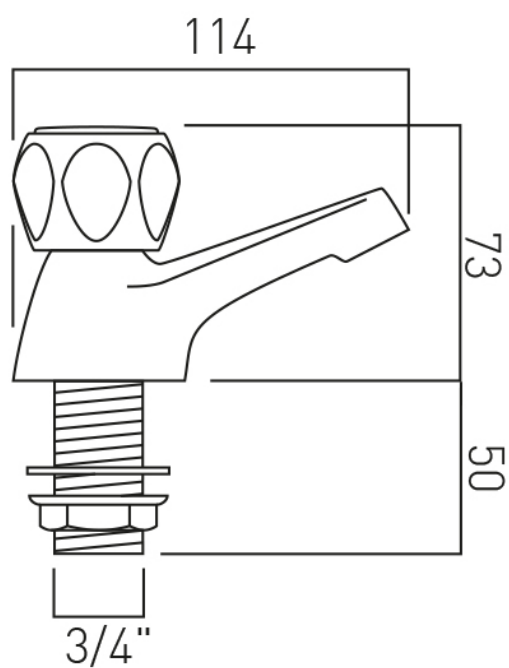


SPECIFICATION SHEET

COLLECTION: ASTRA

PRODUCT CODE: AX-AST-136-CP

DESCRIPTION:

bath pillar taps
deck mounted
with water flow straightener
cold ceramic cartridge C-201-RTC
hot ceramic cartridge C-201-LTC
standard cartridge for AST-1 only: C-102-STD
3/4" x 50mm male threaded connections
deck mount drill hole diameter 27mm
minimum operating pressure 0.2 bar LP

FINISH:

Chrome

MINIMUM OPERATING PRESSURE:

0.2 bar LP

tel: 01934 744466
email: sales@vado.com
www.vado.com

where inspiration flows
taps | showering | accessories

TECHNICAL DRAWING

COLLECTION: ASTRA

PRODUCT CODE: AX-AST-136-CP

tel: 01934 744466
email: sales@vado.com
www.vado.com

where inspiration flows
taps | showering | accessories