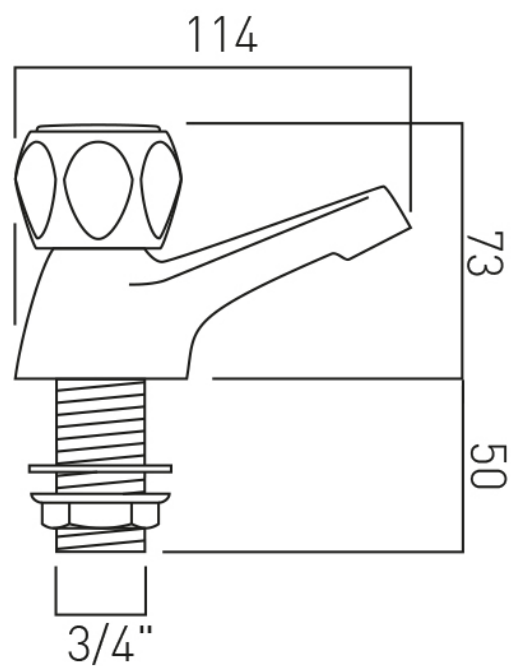

## DESCRIPTION:

bath pillar taps  
deck mounted  
with water flow straightener  
cold ceramic cartridge C-201-RTC  
hot ceramic cartridge C-201-LTC  
standard cartridge for AST-1 only: C-102-STD  
3/4" x 50mm male threaded connections  
deck mount drill hole diameter 27mm  
minimum operating pressure 0.2 bar LP

## FLOW RATE AT 3.0 BAR FLOW PRESSURE:

29 l/min

tel: 01934 744466  
email: sales@vado.com  
www.vado.com

**where inspiration flows**  
taps | showering | accessories

# TECHNICAL DRAWING

**COLLECTION:** ASTRA

**PRODUCT CODE:** AX-AST-336-CP

tel: 01934 744466  
email: [sales@vado.com](mailto:sales@vado.com)  
[www.vado.com](http://www.vado.com)

**where inspiration flows**  
taps | showering | accessories