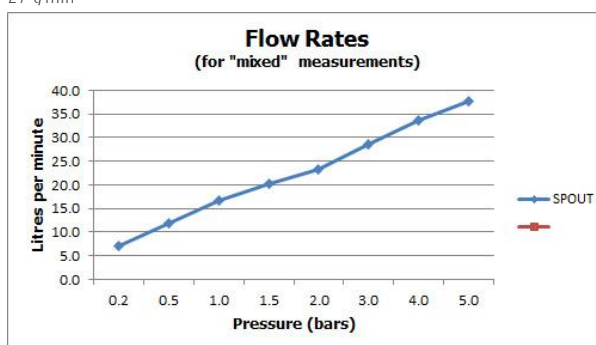

## FLOW RATE AT 3.0 BAR FLOW PRESSURE:

29 l/min

tel: 01934 744466  
email: sales@vado.com  
www.vado.com

**where inspiration flows**  
taps | showering | accessories