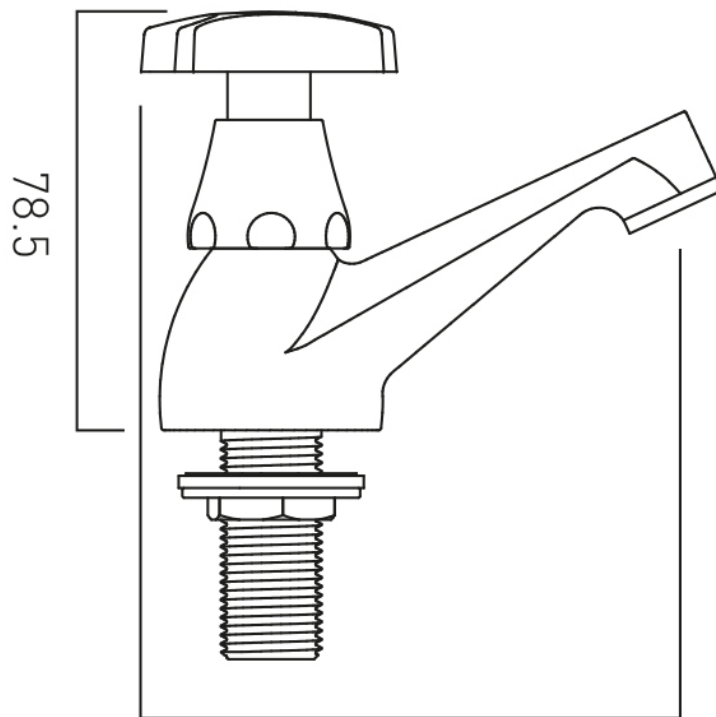

## DESCRIPTION:

basin pillar taps  
deck mounted  
with water flow straightener  
cold ceramic cartridge C-201-RTC  
hot ceramic cartridge C-201-LTC  
1/2" x 50mm threaded tail connection  
deck mount drill hole diameter 22mm  
minimum operating pressure 0.2 bar LP

## FLOW RATE AT 3.0 BAR FLOW PRESSURE:

21 l/min

tel: 01934 744466  
email: sales@vado.com  
www.vado.com

**where inspiration flows**  
taps | showering | accessories

# TECHNICAL DRAWING

**COLLECTION:** ASTRA

**PRODUCT CODE:** AX-AST-206/CD-CP

101

tel: 01934 744466  
email: sales@vado.com  
www.vado.com

**where inspiration flows**  
taps | showering | accessories