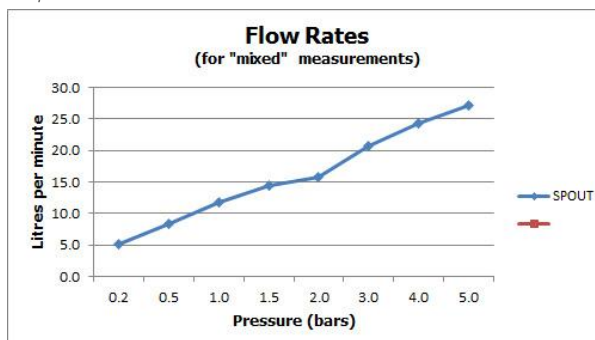

FLOW RATE AT 3.0 BAR FLOW PRESSURE:

21 l/min

tel: 01934 744466
email: sales@vado.com
www.vado.com

where inspiration flows
taps | showering | accessories