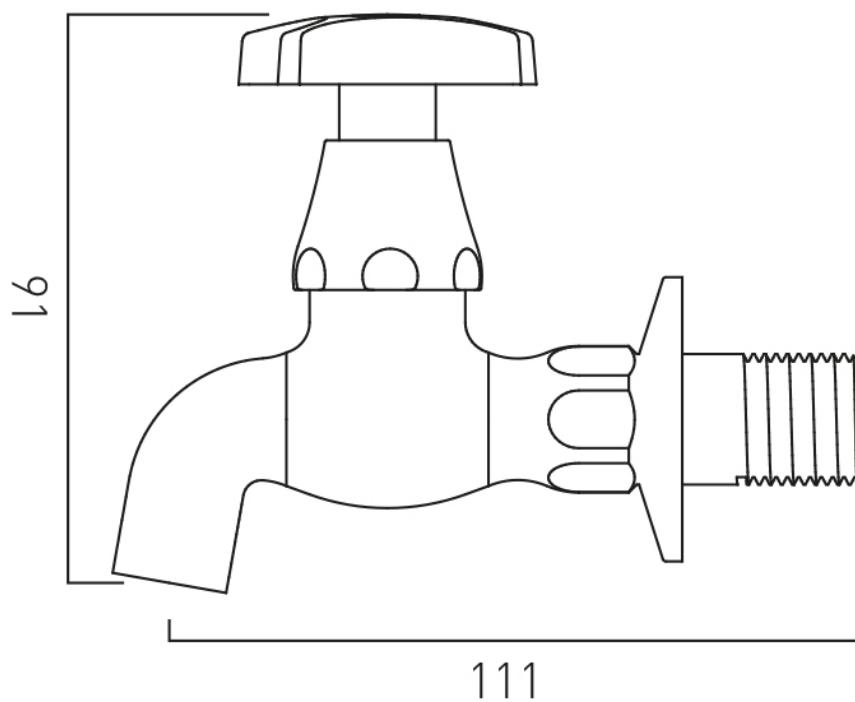


SPECIFICATION SHEET

COLLECTION: ASTRA

PRODUCT CODE: AX-AST-262/CD/C-10-CP

DESCRIPTION:

bibtap 100mm
wall mounted
supplied with hot and cold indices
ceramic cartridge AST-VALVE/CD/CL-1/2
1/2" x 20mm threaded tail connections
minimum operating pressure 0.2 bar LP

FINISH:

Chrome

MINIMUM OPERATING PRESSURE:

0.2 bar LP

tel: 01934 744466
email: sales@vado.com
www.vado.com

where inspiration flows
taps | showering | accessories

TECHNICAL DRAWING

COLLECTION: ASTRA

PRODUCT CODE: AX-AST-262/CD/C-10-CP

tel: 01934 744466
email: sales@vado.com
www.vado.com

where inspiration flows
taps | showering | accessories