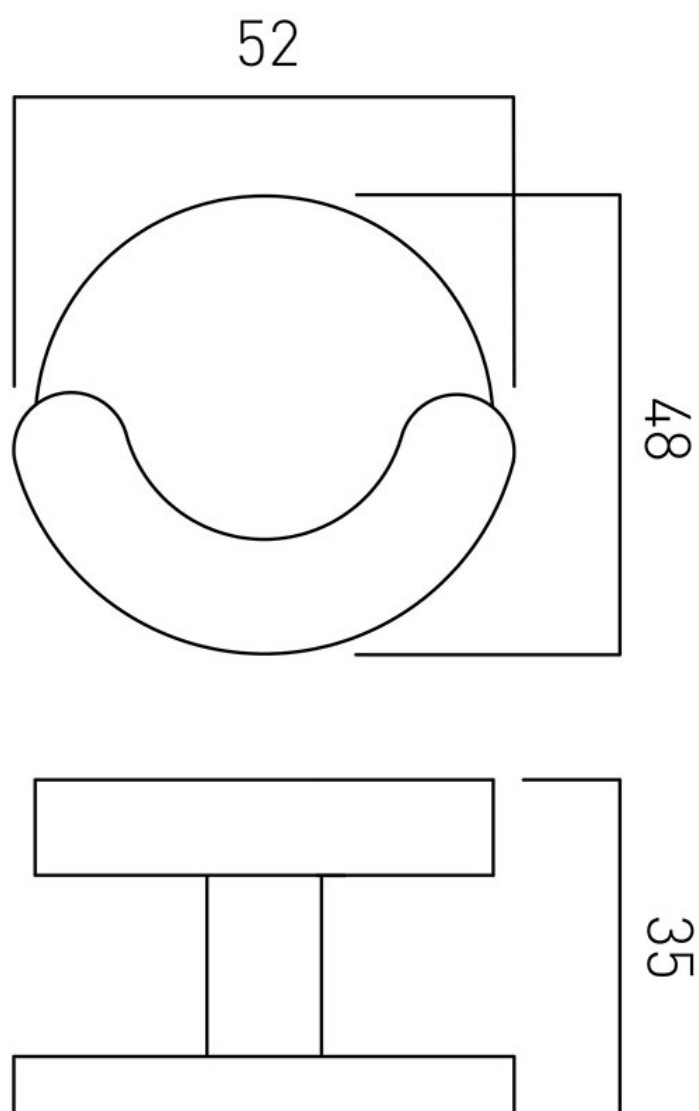


SPECIFICATION SHEET

COLLECTION: INFINITY

PRODUCT CODE: ECL-186-C/P

DESCRIPTION:

robe hook
wall mounted

FINISH:

Chrome

tel: 01934 744466
email: sales@vado.com
www.vado.com

where inspiration flows
taps | showering | accessories

TECHNICAL DRAWING

COLLECTION: INFINITY

PRODUCT CODE: ECL-186-C/P

tel: 01934 744466
email: sales@vado.com
www.vado.com

where inspiration flows
taps | showering | accessories